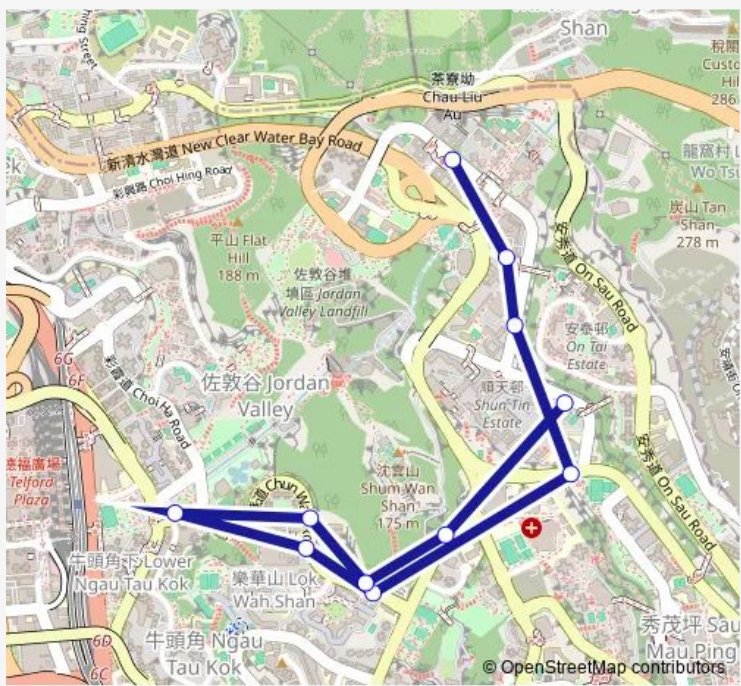

Bus 48 Shun LEE - Kowloon BAY (Circular) (Night Service)

[Go to website](#)

Direction
 LEE ON Road, Near LEE Ming House, Shun LEE Estate|
 LEE ON Road, Near LEE Ming House, Shun LEE Estate
 — Shun ON Road, Near Shun TIN Estate

11 stops

[Open route schedule](#)

- LEE ON Road, Near LEE Ming House, Shun LEE Estate|
LEE ON Road, Near LEE Ming House, Shun LEE Estate
- Shun King Street, Near LEE FOO House, Shun LEE Estate
- LEE ON Road, Opposite ON YAT House, Shun ON Estate
- SAU MAU Ping Road, Opposite Ning PO No.2 College
- Chun WAH Road, LOK WAH Estate Community Centre
- Chun WAH Road, Near PO WAH House
- Chun WAH Road, Near ON KAY Commercial Centre, ON KAY Court
- Chun WAH Road, Near NGA Ping House, LOK NGA Court|Chun WAH Road, Opposite NGA Ping House, LOK NGA Court
- Chun WAH Road, Near LOK WAH South Estate
- Hong Ning Road, Opposite KO LUI Secondary School
- Shun ON Road, Near Shun TIN Estate

Route schedule
 LEE ON Road, Near LEE Ming House, Shun LEE Estate|
 LEE ON Road, Near LEE Ming House, Shun LEE Estate
 — Shun ON Road, Near Shun TIN Estate

Monday	22:45
Tuesday	22:45
Wednesday	22:45
Thursday	22:45
Friday	22:45
Saturday	22:45
Sunday	22:45

Route info
 Direction: LEE ON Road, Near LEE Ming House, Shun LEE Estate| LEE ON Road, Near LEE Ming House, Shun LEE Estate
 Stops: 11
 Trip Duration: 0 hour 16 min

48 Bus time schedules and route maps are available in an offline PDF at busmaps.com. Use the busmaps.com website to see live bus times, train schedule or subway schedule, and step-by-step directions for all public transit in Kwun Tong