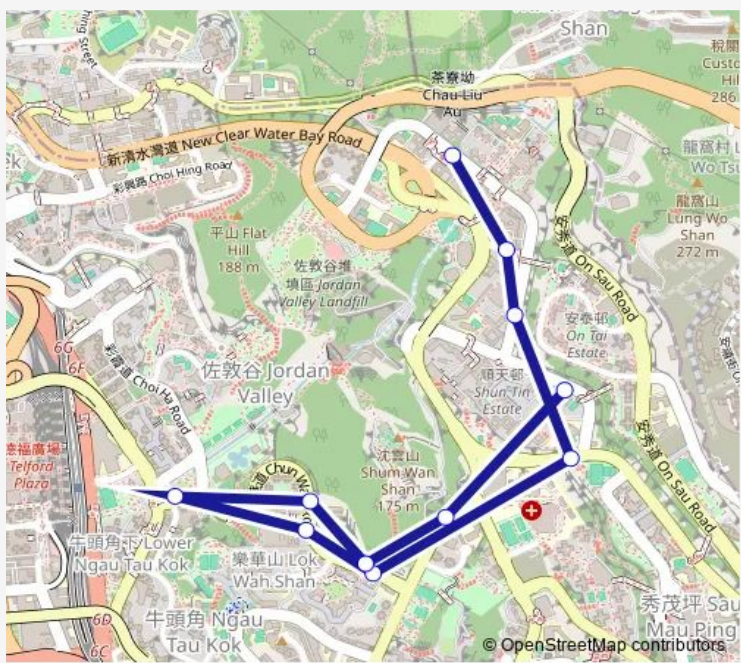

**Bus 48 Shun LEE - Kowloon BAY (Circular) (Night Service)**

[Go to website](#)

**Direction**  
 LEE ON ROAD, NEAR LEE MING HOUSE, SHUN LEE ESTATE|LEE ON ROAD, NEAR LEE MING HOUSE, SHUN LEE ESTATE — SHUN ON ROAD, NEAR SHUN TIN ESTATE  
 11 stops  
[Open route schedule](#)

- LEE ON ROAD, NEAR LEE MING HOUSE, SHUN LEE ESTATE|LEE ON ROAD, NEAR LEE MING HOUSE, SHUN LEE ESTATE
- SHUN KING STREET, NEAR LEE FOO HOUSE, SHUN LEE ESTATE
- LEE ON ROAD, OPPOSITE ON YAT HOUSE, SHUN ON ESTATE
- SAU MAU PING ROAD, OPPOSITE NING PO NO.2 COLLEGE
- CHUN WAH ROAD, LOK WAH ESTATE COMMUNITY CENTRE
- CHUN WAH ROAD, NEAR PO WAH HOUSE
- CHUN WAH ROAD, NEAR ON KAY COMMERCIAL CENTRE, ON KAY COURT
- CHUN WAH ROAD, NEAR NGA PING HOUSE, LOK NGA COURT|CHUN WAH ROAD, OPPOSITE NGA PING HOUSE, LOK NGA COURT
- CHUN WAH ROAD, NEAR LOK WAH SOUTH ESTATE
- Hong Ning Road, Opposite KO LUI Secondary School
- SHUN ON ROAD, NEAR SHUN TIN ESTATE

**Route schedule**  
 LEE ON ROAD, NEAR LEE MING HOUSE, SHUN LEE ESTATE|LEE ON ROAD, NEAR LEE MING HOUSE, SHUN LEE ESTATE — SHUN ON ROAD, NEAR SHUN TIN ESTATE

Monday	22:45
Tuesday	22:45
Wednesday	22:45
Thursday	22:45
Friday	22:45
Saturday	22:45
Sunday	22:45

**Route info**  
 Direction: LEE ON ROAD, NEAR LEE MING HOUSE, SHUN LEE ESTATE|LEE ON ROAD, NEAR LEE MING HOUSE, SHUN LEE ESTATE  
 Stops: 11  
 Trip Duration: 0 hour 16 min

48 Bus time schedules and route maps are available in an offline PDF at [busmaps.com](https://busmaps.com). Use the [busmaps.com](https://busmaps.com) website to see live bus times, train schedule or subway schedule, and step-by-step directions for all public transit in Kwun Tong