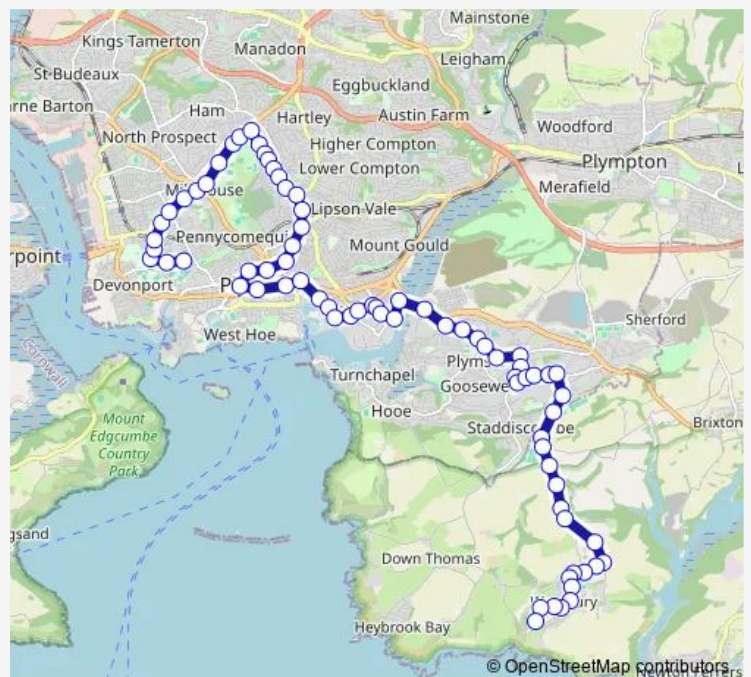

### Route schedule

Southland Park Terminus — Royal Parade

Monday 17:00

Tuesday 17:00

Wednesday 17:00

Thursday 17:00

Friday 17:00

Saturday —

### Route info

Direction: Southland Park Terminus

Stops: 39

Trip Duration: 0 hour 35 min

Dolphin Court Road

Oakdene Rise

Dunstone Road

Dunstone Drive