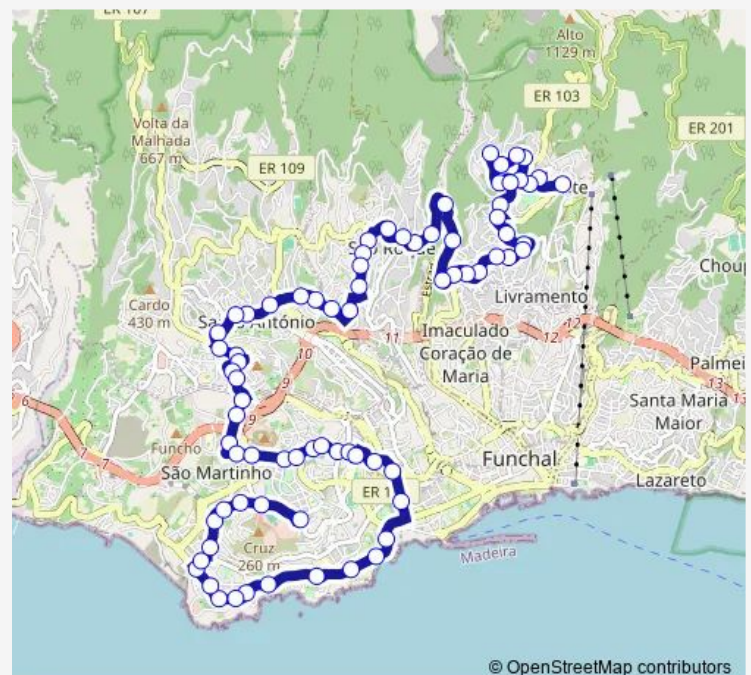

Thursday 07:20-18:45

Friday 07:20-18:45

Saturday 09:45-17:05

Sunday 11:35-17:05

Route info

Direction: Largo Fonte T-21 e 48 (569)

Stops: 76

Trip Duration: 1 hour 10 min