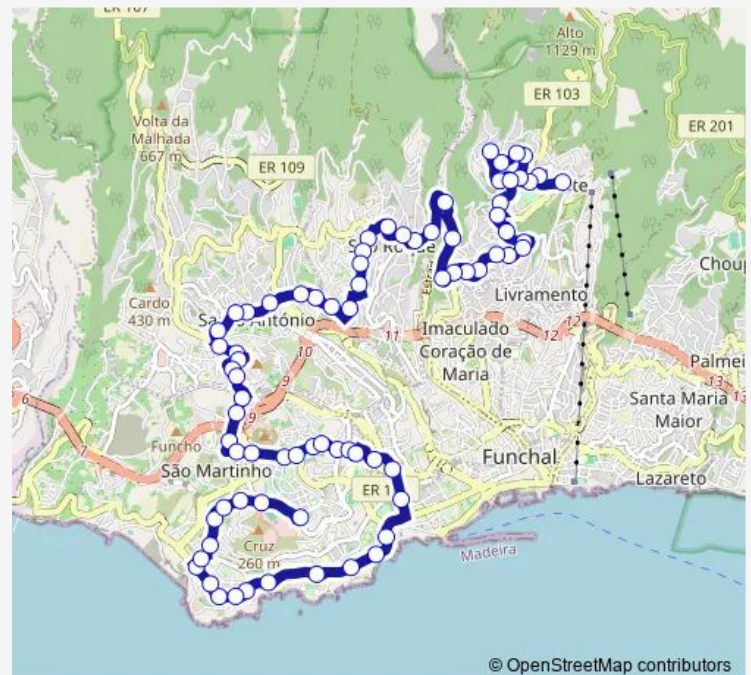

Thursday 07:20-18:45

Friday 07:20-18:45

Saturday 09:45-17:05

Sunday 11:35-17:05

Route info

Direction: Largo Fonte T-21 e 48 (569)

Stops: 76

Trip Duration: 1 hour 0 min