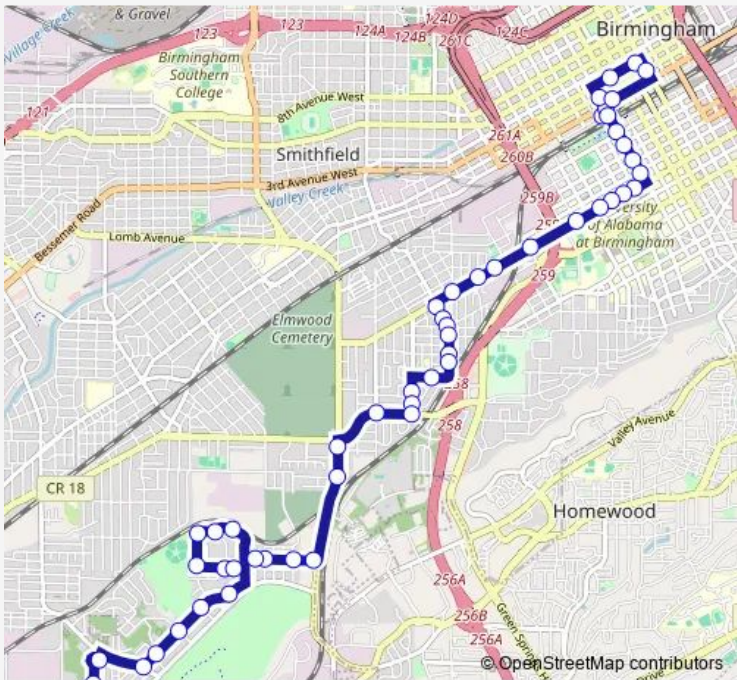

# Bus 48 South Powderly

[Go to website](#)

**Direction**  
 Golden Pines & Electra Dr — Central Station  
 41 stops  
[Open route schedule](#)

- Golden Pines & Electra Dr
- Electra Dr & Tempest Dr
- Tempest Dr & Ishkooda Rd
- Matt Leonard Dr & 17th Place Sw
- Matt Leonard Dr & 16th Way Sw
- Matt Leonard Dr & 16th Place Sw
- Matt Leonard Dr & 15th St
- Jackson Ave & 14th Way Sw
- Jackson Ave & 15th Pl Sw
- 16th St SW & A Shores Dr
- 16th St SW & 1541 Address
- Hugh Denman & Arthur Shores
- 14th Pl SW & 1800 Address
- 14th Pl SW & Mayfield Ave
- Mayfield & 14th St
- Mayfield Ave & 13th Way Sw
- Mayfield Ave & 13th St Sw
- Mayfield Ave & Montevallo Rd
- Martin Luther King Dr & Nassau Ave
- Martin Luther King Dr & Mason Ave
- Center St & Greensprings Ave

Route schedule  
 Golden Pines & Electra Dr — Central Station

Monday	06:29-20:28
Tuesday	06:29-20:28
Wednesday	06:29-20:28
Thursday	06:29-20:28
Friday	06:29-20:28
Saturday	07:50-19:52
Sunday	—

Route info  
 Direction: Golden Pines & Electra Dr  
 Stops: 41  
 Trip Duration: 0 hour 35 min

■ 48 — South Powderly **BusMaps**

20th Ave S & Center Way

1st St S & 19th Ave S

1st St S & 16th Ave S

1st St S & 7th Ave S

1st St & 6th Ave S

6th Ave S & Omega St

6th Ave S & Delta St

## Route info

Direction: Central Station

Stops: 51

Trip Duration: 0 hour 37 min

1st St S & 18th Ave S

1st St S & 18th Court S

20th Ave S & Center Way S

Center St S & 10th Ave Sw