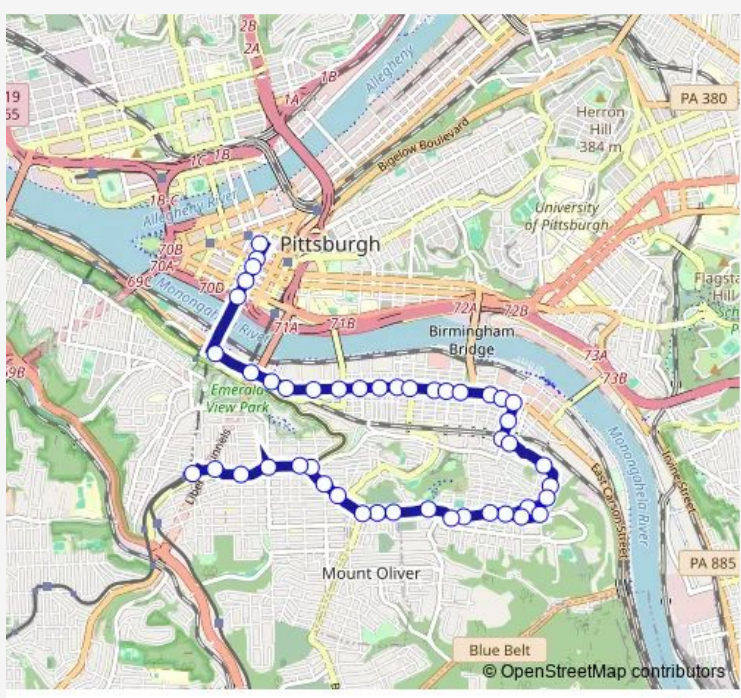

# Bus 48 Arlington

[Go to website](#)

**Direction**  
 SIXTH AVE + SMITHFIELD — SHJ BUS TURNAROUND SHELTER  
 46 stops  
[Open route schedule](#)

- SIXTH AVE + SMITHFIELD
- SMITHFIELD ST AT FIFTH AVE
- SMITHFIELD ST + FORBES AVE
- SMITHFIELD ST + THIRD AVE
- SMITHFIELD ST + FT PITT BLVD
- E CARSON ST + STATION SQUARE STATION
- E CARSON ST + 2ND ST
- E Carson ST + Terminal Way
- E CARSON ST + 5TH ST
- E Carson ST + 7TH Fs
- E CARSON ST + 10TH ST
- E CARSON ST + 12TH ST
- E CARSON ST + 14TH ST
- E CARSON ST + 17TH ST
- E CARSON ST + 18TH ST
- E Carson ST + 20th
- E Carson ST + 21st St
- E Carson ST + 22nd St
- E Carson ST + 24th
- E CARSON ST + 25TH ST
- E Carson ST + 26th St

Route schedule  
 SIXTH AVE + SMITHFIELD — SHJ BUS TURNAROUND SHELTER

Monday	05:45-00:15 <sup>+1</sup>
Tuesday	05:45-00:15 <sup>+1</sup>
Wednesday	05:45-00:15 <sup>+1</sup>
Thursday	05:45-00:15 <sup>+1</sup>
Friday	05:45-00:15 <sup>+1</sup>
Saturday	06:15-00:15 <sup>+1</sup>
Sunday	06:45-22:30

Route info  
 Direction: SIXTH AVE + SMITHFIELD  
 Stops: 46  
 Trip Duration: 0 hour 33 min

48 — Arlington BusMaps

26th ST + Jane St

26TH ST + JOSEPHINE ST

JOSEPHINE ST + BARRY

JOSEPHINE ST + #3033

Josephine ST + #3201

## Route info

Direction: SHJ BUS TURNAROUND SHELTER

Stops: 46

Trip Duration: 0 hour 36 min

JOSEPHINE ST + 26TH

26TH ST + SARAH ST

26TH ST + E CARSON

E CARSON ST + 24TH ST