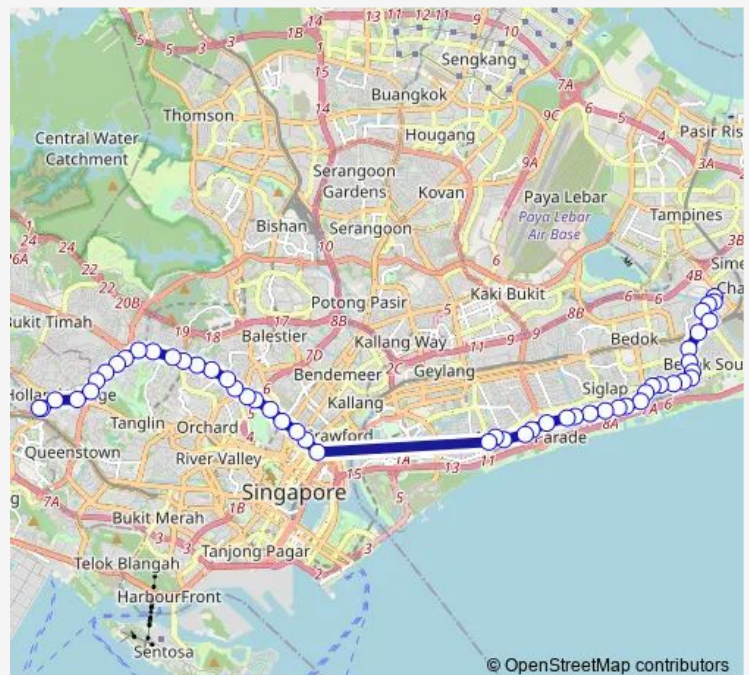

Thursday 05:30

Friday 05:30

Saturday 05:30

Sunday 05:30

Route info

Direction: Blk 3014

Stops: 52

Trip Duration: 1 hour 38 min