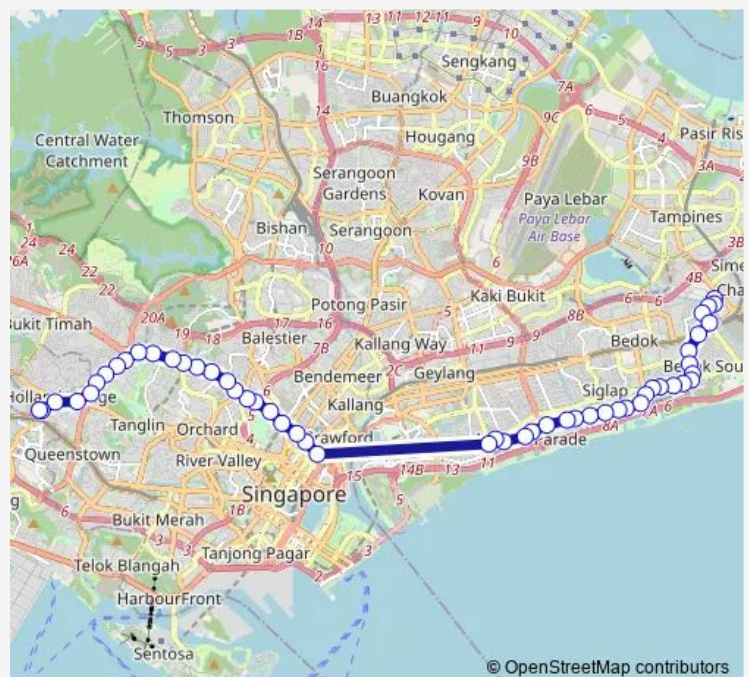

### Route schedule

Blk 3014 — Buona Vista Ter

Monday 05:30

Tuesday 05:30

Wednesday 05:30

Thursday 05:30

Friday 05:30

Saturday 05:30

### Route info

Direction: Blk 3014

Stops: 52

Trip Duration: 1 hour 38 min

Blk 57

Tao Nan Sch

Bet Blks 72/74

Parkway Parade