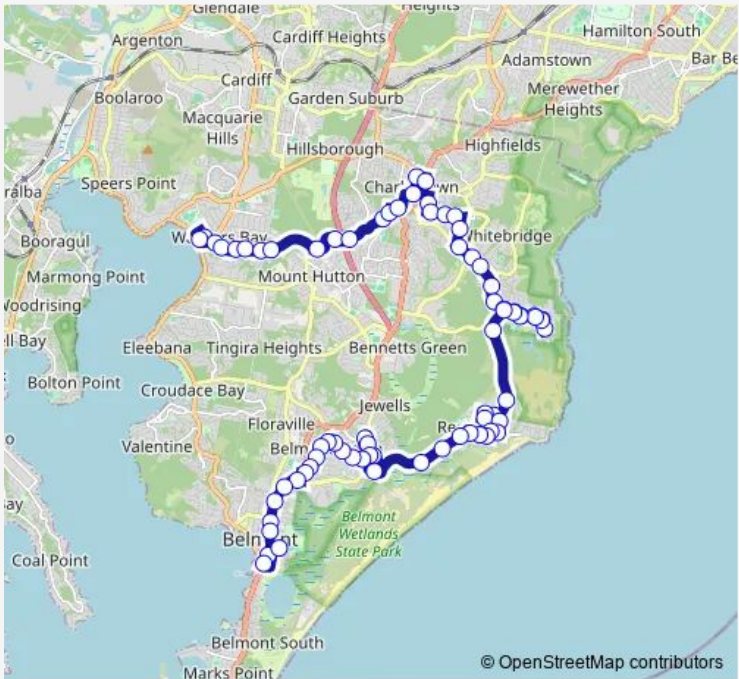

Bus 48 Warners Bay to Belmont via Redhead and Charlestown

[Go to website](#)

Direction
 John St Opp Warners Bay Village Shopping Centre — Belmont Bus Depot, Floraville Rd
 70 stops
[Open route schedule](#)

- John St Opp Warners Bay Village Shopping Centre
- The Esplanade Before King St
- Bayview St After King St
- Bayview St Opp St Mary's Primary School
- Bayview St Before Carwood Cl
- Bayview St Before Andrew St
- Bayview St After Gayton Cl
- Bayview St After Taylor Cres
- Warners Bay Rd After Bayview St
- 364 Warners Bay Rd
- Warners Bay Rd At Conifer Cl
- Warners Bay Rd After E K Av
- Gari St After Warners Bay Rd
- Patricia Av After Anjon St
- Charlestown Square, Frederick St, Stand C
- Charlestown Square, Pearson St, Stand A
- Smith St Before Smart St
- Charlestown Swim Centre, Dickinson St
- Charlestown Multi Purpose Centre, James St
- James St At Wakal St

Route schedule
 John St Opp Warners Bay Village Shopping Centre — Belmont Bus Depot, Floraville Rd

Monday	18:05
Tuesday	18:05
Wednesday	18:05
Thursday	18:05
Friday	18:05
Saturday	—
Sunday	—

Route info
 Direction: John St Opp Warners Bay Village Shopping Centre
 Stops: 70
 Trip Duration: 0 hour 50 min