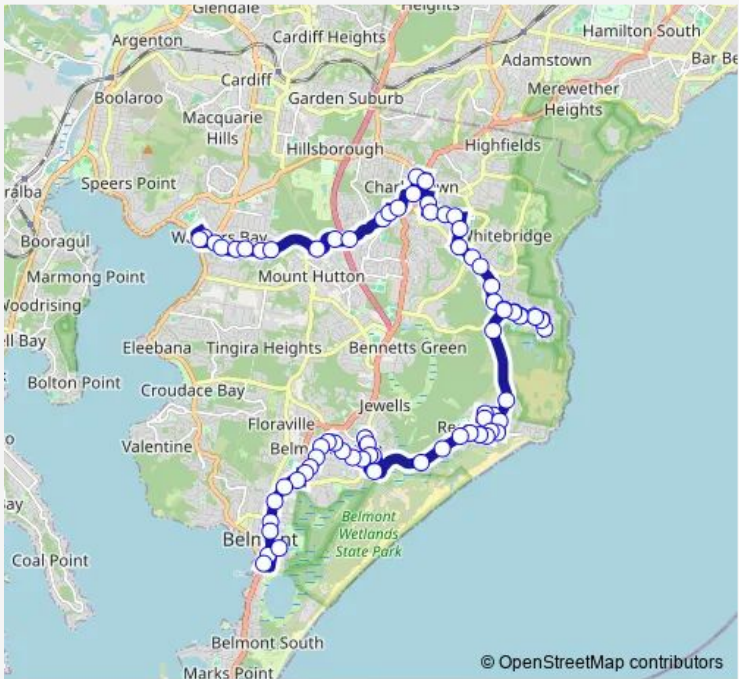

Bus 48 Warners Bay to Belmont via Redhead and Charlestown

[Go to website](#)

Direction
 John St Opp Warners Bay Village Shopping Centre — Belmont Bus Depot, Floraville Rd
 70 stops
[Open route schedule](#)

- John St Opp Warners Bay Village Shopping Centre
- The Esplanade Before King St
- Bayview St After King St
- Bayview St Opp St Mary's Primary School
- Bayview St Before Carwood Cl
- Bayview St Before Andrew St
- Bayview St After Gayton Cl
- Bayview St After Taylor Cres
- Warners Bay Rd After Bayview St
- 364 Warners Bay Rd
- Warners Bay Rd At Conifer Cl
- Warners Bay Rd After E K Av
- Gari St After Warners Bay Rd
- Patricia Av After Anjon St
- Charlestown Square, Frederick St, Stand C
- Charlestown Square, Pearson St, Stand A
- Smith St Before Smart St
- Charlestown Swim Centre, Dickinson St
- Charlestown Multi Purpose Centre, James St
- James St At Wakal St

Route schedule
 John St Opp Warners Bay Village Shopping Centre — Belmont Bus Depot, Floraville Rd

Monday	18:05
Tuesday	18:05
Wednesday	18:05
Thursday	18:05
Friday	18:05
Saturday	—
Sunday	—

Route info
 Direction: John St Opp Warners Bay Village Shopping Centre
 Stops: 70
 Trip Duration: 0 hour 50 min