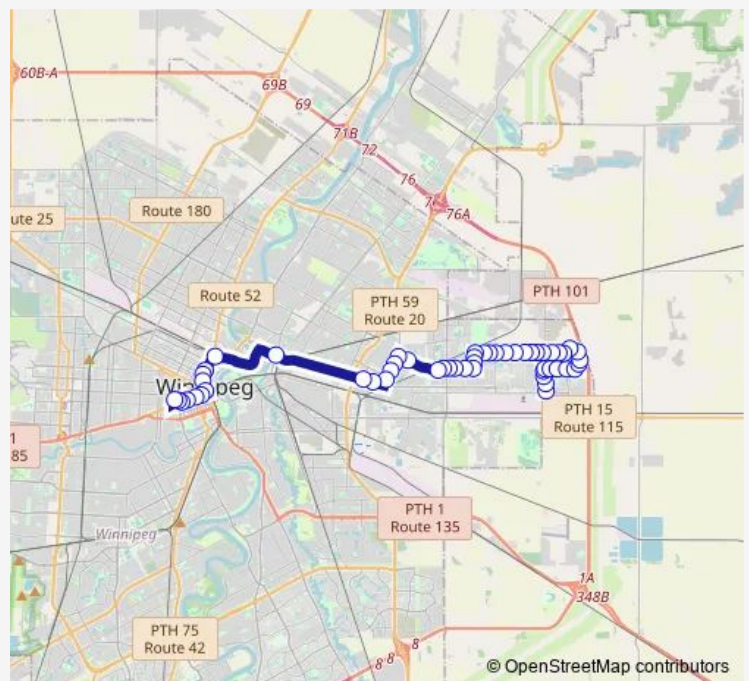

Bus 48 Mcmeans Express

[Go to website](#)

Direction
 Northbound Redonda at Redonda Loop — Northbound Balmoral at Balmoral Station (48, 49)
 53 stops
[Open route schedule](#)

- Northbound Redonda at Redonda Loop
- Northbound Redonda at Victoria
- Northbound Redonda at Murdoch Mackay
- Northbound Redonda at Kildare
- Eastbound Kildare at Redonda
- Eastbound Kildare at Gables
- Eastbound Kildare at Rothshire
- Eastbound Kildare at Ravenhurst
- Eastbound Kildare at Binscarth
- Northbound Alex Taylor at Blairmore South
- Northbound Alex Taylor at Blairmore North
- Northbound Alex Taylor at Foxborough East
- Northbound Alex Taylor at Foxborough West
- Westbound Mcmeans at Alex Taylor
- Westbound Mcmeans at Heatherbloom
- Westbound Mcmeans at Allenby
- Westbound Mcmeans at Redonda
- Westbound Mcmeans at Lancelot
- Westbound Mcmeans at Bayview
- Westbound Mcmeans at Wayoata
- Westbound Mcmeans at Argus

Route schedule

Northbound Redonda at Redonda Loop — Northbound Balmoral at Balmoral Station (48, 49)

Monday	05:47-07:27
Tuesday	05:47-07:27
Wednesday	05:47-07:27
Thursday	05:47-07:27
Friday	05:47-07:27
Saturday	—
Sunday	—

Route info

Direction: Northbound Redonda at Redonda Loop
 Stops: 53
 Trip Duration: 0 hour 54 min

48 — Mcmeans Express

Westbound Mcmeans at Wabasha

Westbound Mcmeans at Day

Westbound Mcmeans at Bond

Westbound Mcmeans at Winona

Westbound Graham at Donald (Canada Life Centre)

Westbound Graham at Edmonton (Rwb)

Westbound Graham at Vaughan (The Bay)

Westbound Portage at Colony

Northbound Balmoral at Balmoral Station (48, 49)

Direction