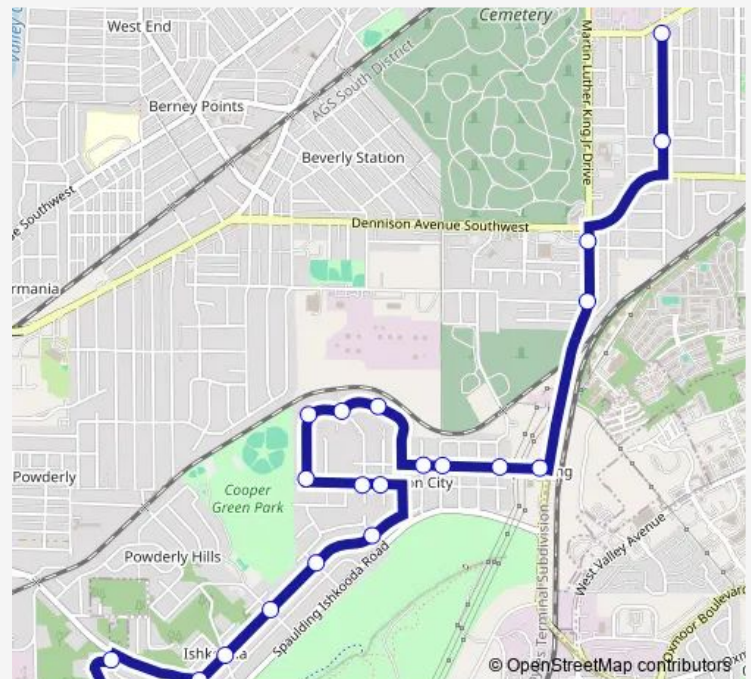

Matt Leonard Dr and Ishkooda Rd

Tempest Dr and Century Dr

Electra & Goldenpines

Route schedule

Goldwire St SW & 6th Ave Sw — Electra & Goldenpines

Monday 06:25-19:37

Tuesday 06:25-19:37

Wednesday 06:25-19:37

Thursday 06:25-19:37

Friday 06:25-19:37

Saturday 07:25-19:37

Sunday —

Route info

Direction: Goldwire St SW & 6th Ave Sw

Stops: 21

Trip Duration: 0 hour 21 min

48 — South Powderly

Direction

Electra & Goldenpines — Goldwire St SW & 6th Ave Sw

23 stops

[Open route schedule](#)

Electra & Goldenpines

Electra Dr and Tempest Dr

Tempest Dr & Ishkooda Rd

Monday 05:47-18:59

Tuesday 05:47-18:59

Wednesday 05:47-18:59

Thursday 05:47-18:59

Friday 05:47-18:59

Saturday 06:47-18:59

Sunday —

Route info