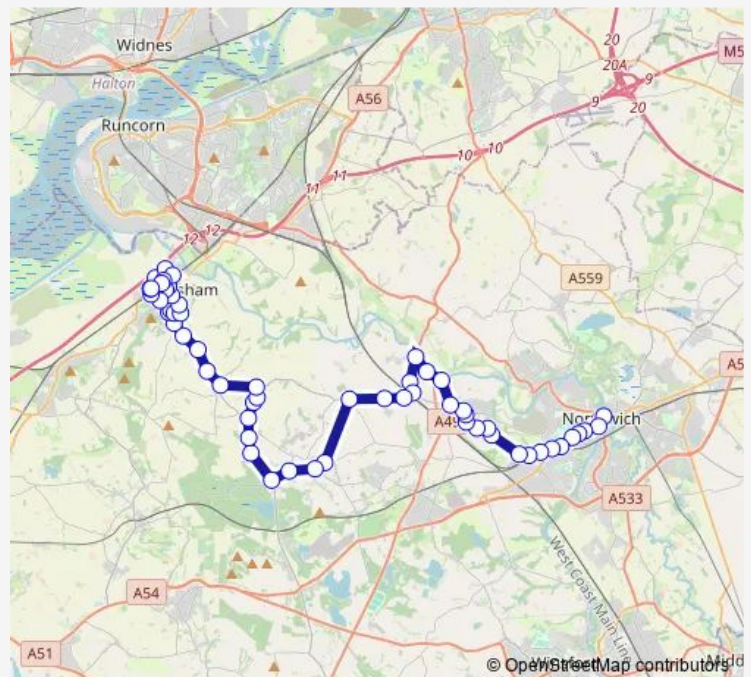

Thursday 07:36

Friday 07:36

Saturday —

Sunday —

Route info

Direction: Morrisons

Stops: 37

Trip Duration: 0 hour 59 min