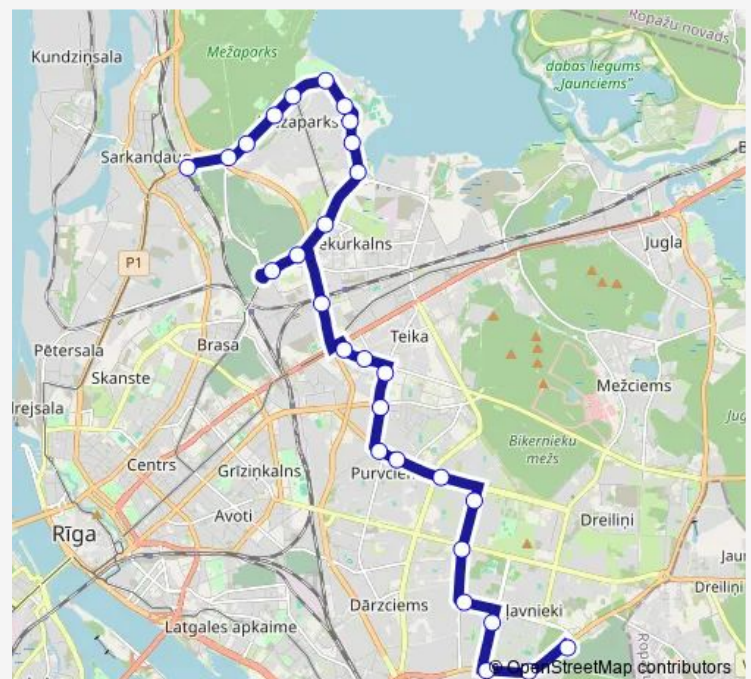

Thursday 06:00-22:35

Friday 06:00-22:35

Saturday 06:00-22:03

Sunday 06:00-22:03

Route info

Direction: Pļavnieku kapi

Stops: 29

Trip Duration: 0 hour 52 min