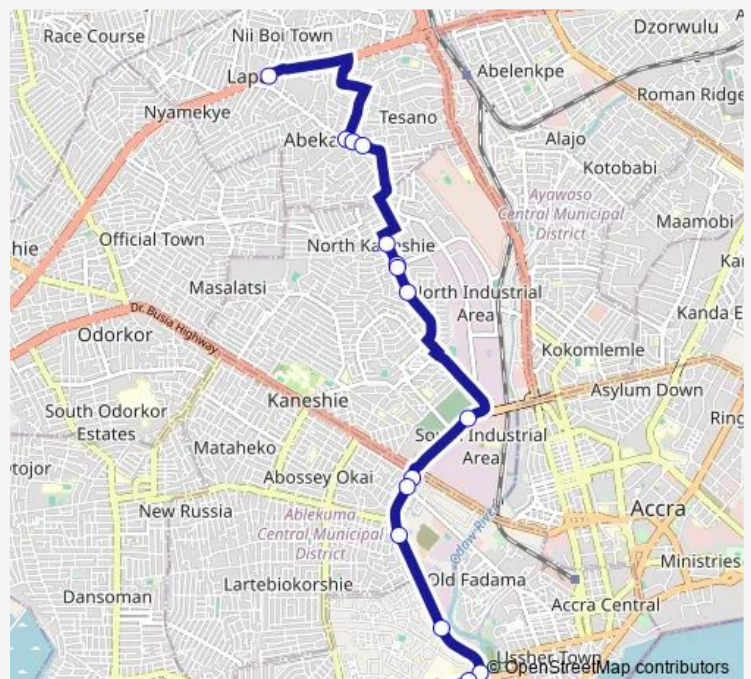

Mortuary

Junction

Korle-Bu Barber

Korle Bu

Korle Bu

### Route schedule

Abeka Lapaz — Korle Bu

Monday 06:00

Tuesday 06:00

Wednesday 06:00

Thursday 06:00

Friday 06:00

Saturday 06:00

### Route info

Direction: Abeka Lapaz

Stops: 17

Trip Duration: 0 hour 37 min

48 — Korle Bu ↔ Abeka Lapaz

**Direction**

Korle Bu — Abeka Lapaz

19 stops