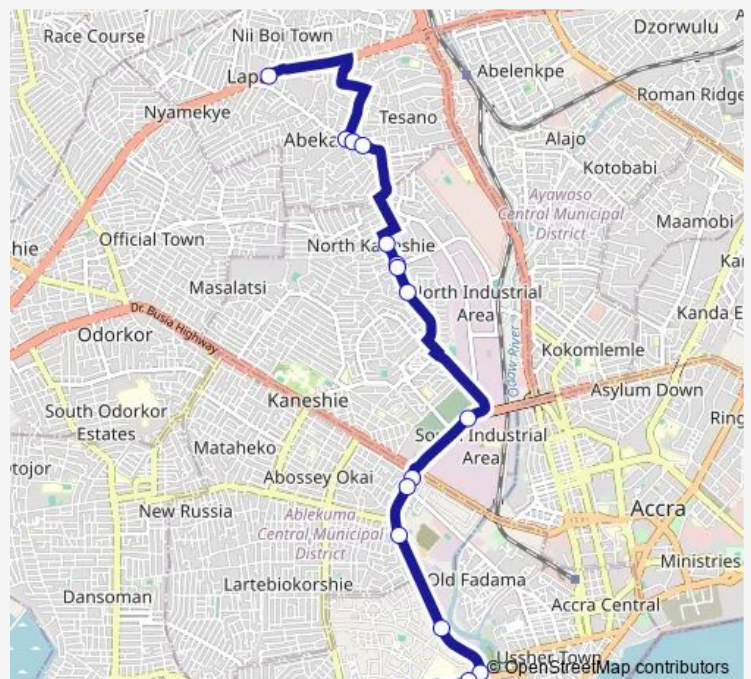

Mortuary

Junction

Korle-Bu Barber

Korle Bu

Korle Bu

### Route schedule

Abeka Lapaz — Korle Bu

Monday 06:00

Tuesday 06:00

Wednesday 06:00

Thursday 06:00

Friday 06:00

Saturday 06:00

### Route info

Direction: Abeka Lapaz

Stops: 17

Trip Duration: 0 hour 37 min

48 — Korle Bu ↔ Abeka Lapaz

**Direction**

Korle Bu — Abeka Lapaz

19 stops