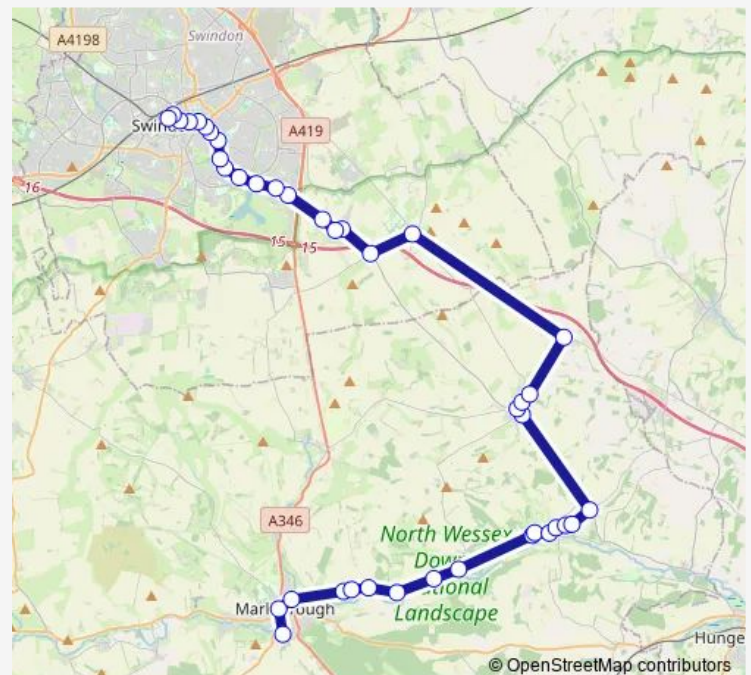

### Route schedule

Bus Station — St Johns School

Monday 07:05

Tuesday 07:05

Wednesday 07:05

Thursday 07:05

Friday 07:05

Saturday —

### Route info

Direction: Bus Station

Stops: 38

Trip Duration: 1 hour 7 min

48 — Swindon - Marlborough/Hungerford

The Pond

Claridge Close

Old Smithy