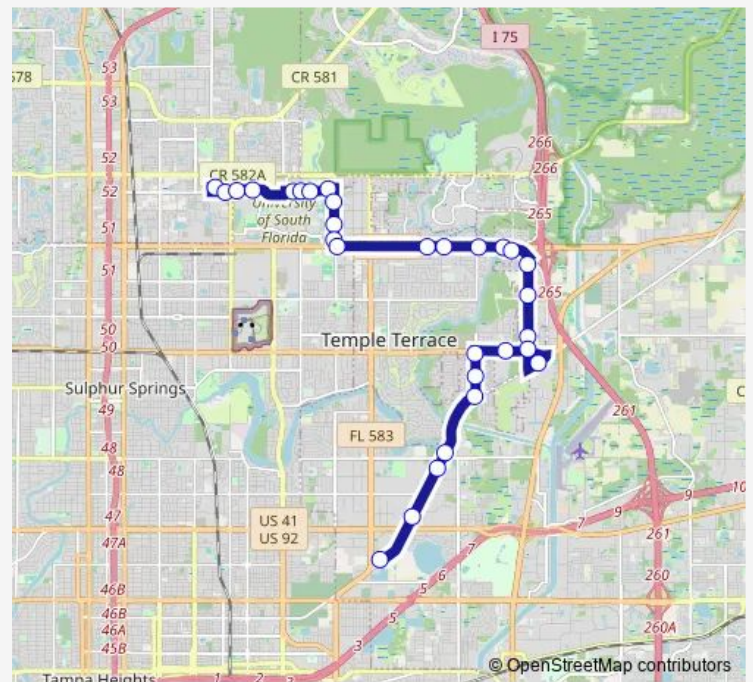

# Bus 48 Temple Terrace

[Go to website](#)

**Direction**  
 University Area Transit Center — Netpark Transfer Center  
 30 stops  
[Open route schedule](#)

- University Area Transit Center
- 131st Ave @ Bruce B Downs Blvd
- Holly Dr @ Pine Dr @ Crosswalk
- Holly Dr @ Magnolia Dr
- Holly Dr @ USF Myrtle Dr
- Holly Dr @ Alpha Apts
- Holly Dr @ Maple Dr
- 50th St. @ Holly Dr.
- 50th St @ Bordeaux Village Place
- 50th St @ Elm Dr
- 50th St @ Terrace Palm Apts
- Fowler Av @ 51st St
- Fowler Ave @ Moffat Place
- Fowler Ave @ Gillette Ave
- Fowler Ave. @ Riverhills Dr.
- Fowler Ave @ Morris Bridge Rd
- Boardwalk @ Morris Bridge Rd.
- Davis Rd. @ Morris Bridge Rd.
- Davis Rd @ Christi Ct
- Davis Rd. @ Copeland Rd.
- Davis Rd @ Temple Terrace Hwy

**Route schedule**

University Area Transit Center — Netpark Transfer Center

Monday	05:10-22:00
Tuesday	05:10-22:00
Wednesday	05:10-22:00
Thursday	05:10-22:00
Friday	05:10-22:00
Saturday	05:25-21:25
Sunday	05:25-21:25

**Route info**

Direction: University Area Transit Center  
 Stops: 30  
 Trip Duration: 0 hour 39 min

48 — Temple Terrace

Harney Rd @ Amazon Fullfilment

Temple Terrace Hwy @ Hamilton Hills

78th St @ Temple Terrace Hwy

## Route info

Direction: Netpark Transfer Center

Stops: 36

Trip Duration: 0 hour 34 min

50th St @ USF Orange Dr

50th St @ USF Elm Dr

50th St @Bordeaux Vil

50th St @ Holly Dr