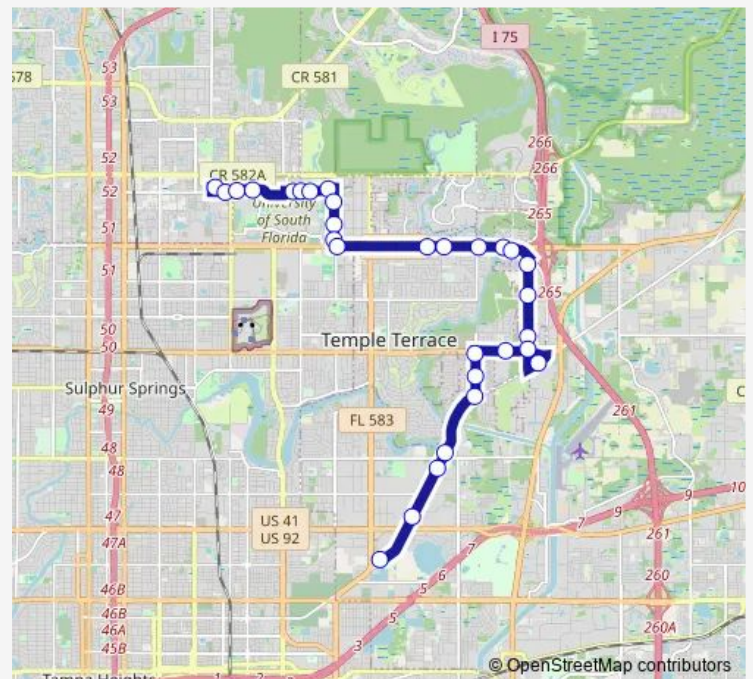

Bus 48 Temple Terrace

[Go to website](#)

Direction
 University Area Transit Center — Netpark Transfer Center
 30 stops
[Open route schedule](#)

- University Area Transit Center
- 131st Ave @ Bruce B Downs Blvd
- Holly Dr @ Pine Dr @ Crosswalk
- Holly Dr @ Magnolia Dr
- Holly Dr @ USF Myrtle Dr
- Holly Dr @ Alpha Apts
- Holly Dr @ Maple Dr
- 50th St. @ Holly Dr.
- 50th St @ Bordeaux Village Place
- 50th St @ Elm Dr
- 50th St @ Terrace Palm Apts
- Fowler Av @ 51st St
- Fowler Ave @ Moffat Place
- Fowler Ave @ Gillette Ave
- Fowler Ave. @ Riverhills Dr.
- Fowler Ave @ Morris Bridge Rd
- Boardwalk @ Morris Bridge Rd.
- Davis Rd. @ Morris Bridge Rd.
- Davis Rd @ Christi Ct
- Davis Rd. @ Copeland Rd.
- Davis Rd @ Temple Terrace Hwy

Route schedule

University Area Transit Center — Netpark Transfer Center

Monday	05:10-22:00
Tuesday	05:10-22:00
Wednesday	05:10-22:00
Thursday	05:10-22:00
Friday	05:10-22:00
Saturday	05:25-21:25
Sunday	05:25-21:25

Route info

Direction: University Area Transit Center

Stops: 30

Trip Duration: 0 hour 32 min

■ 48 — Temple Terrace

Harney Rd @ Amazon Fullfilment

Temple Terrace Hwy @ Hamilton Hills

78th St @ Temple Terrace Hwy

Thursday 05:15-21:50

Friday 05:15-21:50

Saturday 05:15-21:15

Sunday 05:15-21:15

Route info

Direction: Netpark Transfer Center

Stops: 36

Trip Duration: 0 hour 35 min