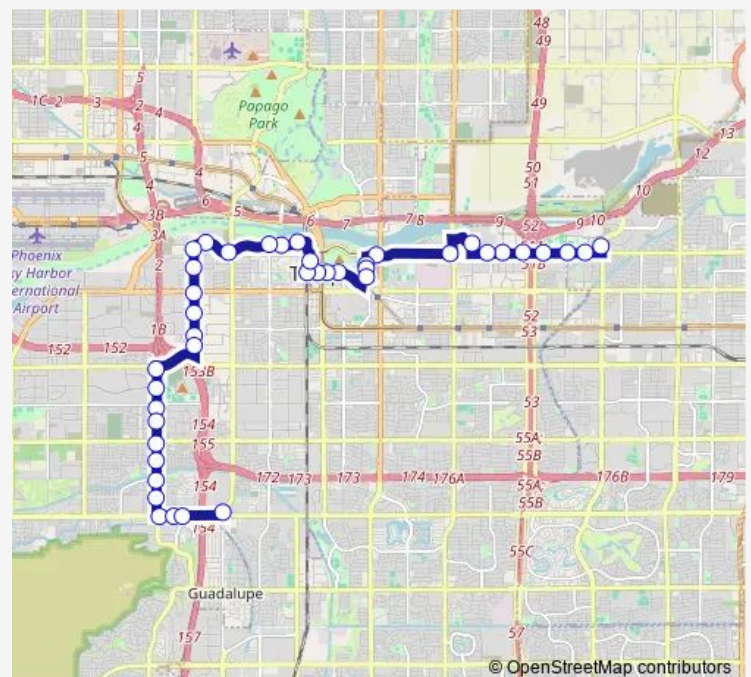

Thursday 04:53-22:23

Friday 04:53-22:23

Saturday 04:48-22:18

Sunday 04:21-21:51

Route info

Direction: Dobson Rd & Rio Salado Pkwy

Stops: 41

Trip Duration: 0 hour 43 min

48 — 48th St

Rio Salado Pkwy & Priest Dr

Rio Salado Pkwy & 1910 West

Rio Salado Pkwy & 2050 West

52nd St & 4th St

52nd St & University Dr

52nd St & Medtronic Wy

52nd St & 14th St

52nd St & 16th St

48th St & Broadway Rd

48th St & Cotton Center Bl

48th St & Roeser Rd

48th St & Fairmont Dr

48th St & Southern Av

48th St & Alta Vista Rd

48th St & Vineyard Rd

Friday 05:06-22:36

Saturday 05:13-22:43

Sunday 05:13-22:13

Route info

Direction: Baseline Rd & Priest Dr

Stops: 48

Trip Duration: 0 hour 48 min

5th St & Myrtle Av