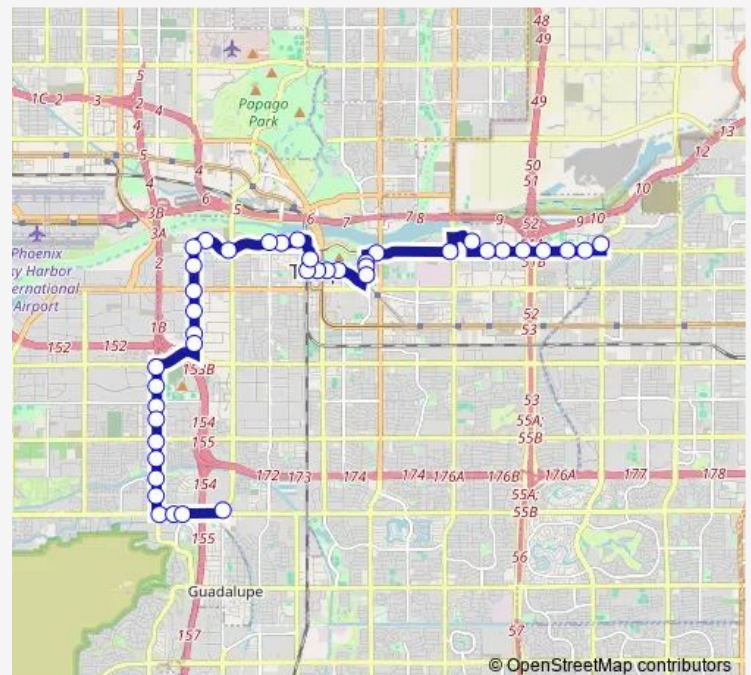

Thursday 04:53-22:23

Friday 04:53-22:23

Saturday 04:48-22:18

Sunday 04:21-21:51

Route info

Direction: Dobson Rd & Rio Salado Pkwy

Stops: 41

Trip Duration: 0 hour 57 min

48 — 48th St

Rio Salado Pkwy & Priest Dr

Rio Salado Pkwy & 1910 West

Rio Salado Pkwy & 2050 West

52nd St & 4th St

52nd St & University Dr

52nd St & Medtronic Wy

52nd St & 14th St

52nd St & 16th St

48th St & Broadway Rd

48th St & Cotton Center Bl

48th St & Roeser Rd

48th St & Fairmont Dr

48th St & Southern Av

48th St & Alta Vista Rd

48th St & Vineyard Rd

Friday 05:06-22:36

Saturday 05:13-22:43

Sunday 05:13-22:13

Route info

Direction: Baseline Rd & Priest Dr

Stops: 48

Trip Duration: 0 hour 53 min

5th St & Myrtle Av