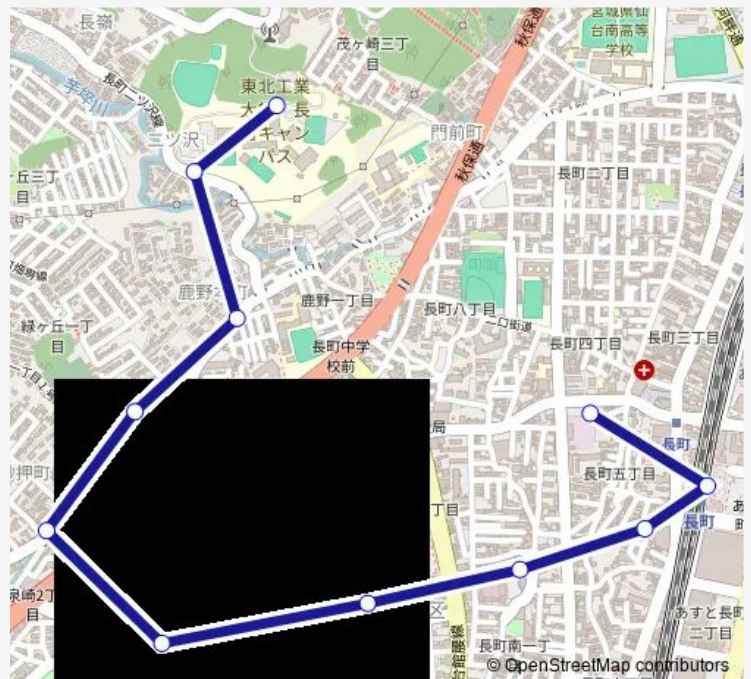

Bus 48 長町営→工二キ

[Go to website](#)

Direction

undefined — undefined

0 stops

[Open route schedule](#)

Route schedule

undefined — undefined

Monday 09:00

Tuesday 09:00

Wednesday 09:00

Thursday 09:00

Friday 09:00

Saturday —

Sunday —

Route info

Direction:

Stops: 0

Trip Duration: — min

48 — 長町営→工二キ

48 Bus time schedules and route maps are available in an offline PDF at busmaps.com. Use the busmaps.com website to see live bus times, train schedule or subway schedule, and step-by-step directions for all public transit in Sendai