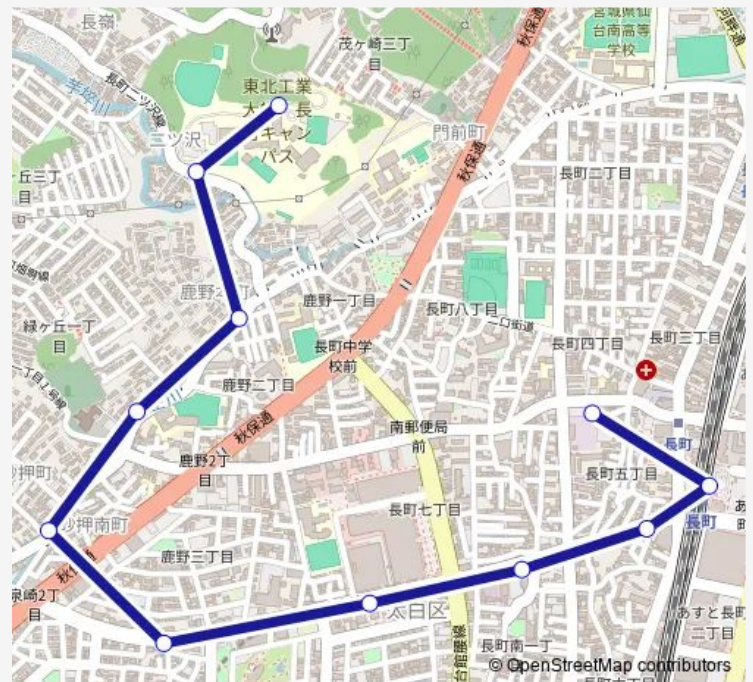

## Bus 48 長町営→工二キ

[Go to website](#)

### Direction

undefined — undefined

0 stops

[Open route schedule](#)

### Route schedule

undefined — undefined

Monday 09:00

Tuesday 09:00

Wednesday 09:00

Thursday 09:00

Friday 09:00

Saturday —

### Route info

Direction:

Stops: 0

Trip Duration: — min

■ 48 — 長町営→工二キ

48 Bus time schedules and route maps are available in an offline PDF at [busmaps.com](https://busmaps.com). Use the [busmaps.com](https://busmaps.com) website to see live bus times, train schedule or subway schedule, and step-by-step directions for all public transit in Sendai