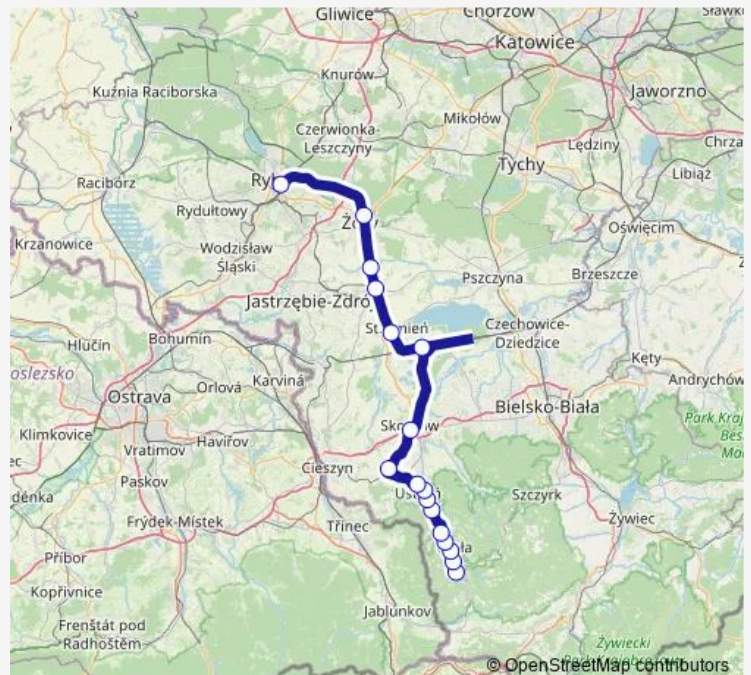

Rail SPRINTER Wisła Głębce - Rybnik

[Go to website](#)

Direction

Rybnik — Wisła Głębce

17 stops

[Open route schedule](#)

- Rybnik
- Żory
- Warszowice
- Pawłowice Śląskie Centrum
- Strumień
- Chybie
- Skoczów
- Goleszów
- Ustroń
- Ustroń Zdrój
- Ustroń Brzegi
- Ustroń Polana
- Wisła Jawornik
- Wisła Uzdrowisko
- Wisła Dziehcinka
- Wisła Kopydło
- Wisła Głębce

Route schedule

Rybnik — Wisła Głębce

Monday	11:54-11:55
Tuesday	11:54-11:55
Wednesday	11:54-11:55
Thursday	11:54-11:55
Friday	11:54-11:55
Saturday	11:54-11:55
Sunday	11:54-11:55

Route info

Direction: Rybnik

Stops: 17

Trip Duration: 1 hour 27 min

SPRINTER — Wisła Głębce - Rybnik

Direction

Wisła Głębcze — Rybnik

17 stops

[Open route schedule](#)

Wisła Głębcze

Sunday 09:38-09:42

Route info

Direction: Wisła Głębcze

Stops: 17

Trip Duration: 1 hour 30 min

SPRINTER Rail time schedules and route maps are available in an offline PDF at busmaps.com. Use the busmaps.com website to see live bus times, train schedule or subway schedule, and step-by-step directions for all public transit in Wisła