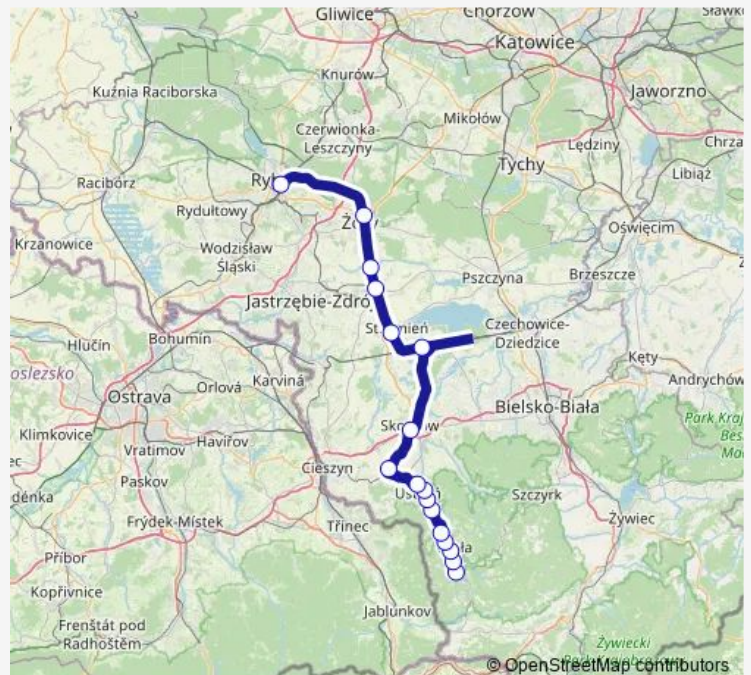

Rail Sprinter Wisła Głębce - Rybnik

[Go to website](#)

Direction

Rybnik — Wisła Głębce

17 stops

[Open route schedule](#)

- Rybnik
- Żory
- Warszowice
- Pawłowice Śląskie Centrum
- Strumień
- Chybie
- Skoczów
- Goleszów
- Ustroń
- Ustroń Zdrój
- Ustroń Brzegi
- Ustroń Polana
- Wisła Jawornik
- Wisła Uzdrowisko
- Wisła Dziehcinka
- Wisła Kopydło
- Wisła Głębce

Route schedule

Rybnik — Wisła Głębce

Monday	11:54-11:55
Tuesday	11:54-11:55
Wednesday	11:54-11:55
Thursday	11:54-11:55
Friday	11:54-11:55
Saturday	11:54-11:55
Sunday	11:54-11:55

Route info

Direction: Rybnik

Stops: 17

Trip Duration: 1 hour 36 min

Sprinter — Wisła Głębce - Rybnik

Direction

Wisła Głębce — Rybnik

17 stops

[Open route schedule](#)

Wisła Głębce

Sunday 09:38-09:42

Route info

Direction: Wisła Głębce

Stops: 17

Trip Duration: 1 hour 30 min

Sprinter Rail time schedules and route maps are available in an offline PDF at busmaps.com. Use the busmaps.com website to see live bus times, train schedule or subway schedule, and step-by-step directions for all public transit in Wisła