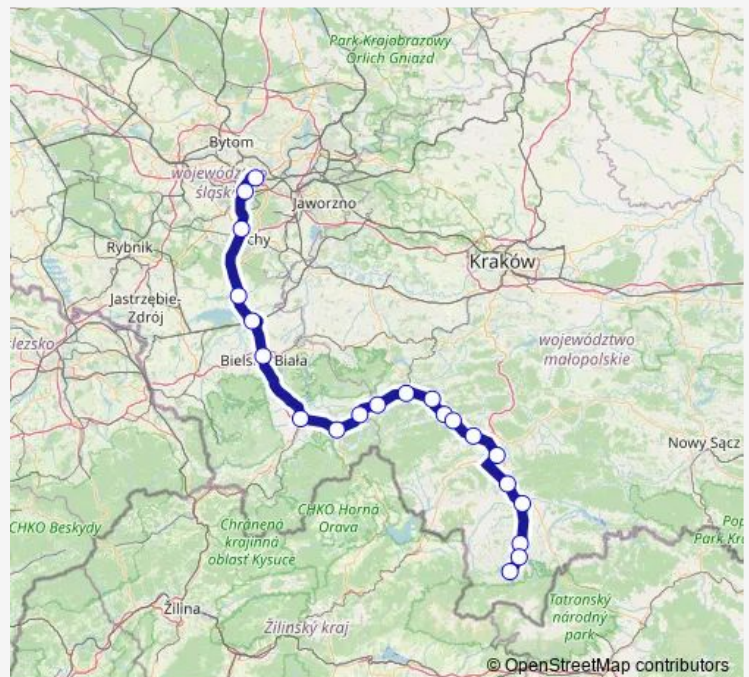

Tychy

Katowice Ligota

Katowice

**Route schedule**

Zakopane — Katowice

Monday 16:33-17:20

Tuesday 16:33-17:20

Wednesday 16:33-17:20

Thursday 16:33-17:20

Friday 16:33-17:20

Saturday 16:33-17:20

Sunday 16:33-17:20

**Route info**

Direction: Zakopane

Stops: 21

Trip Duration: 4 hour 32 min

Sprinter — Zakopane - Katowice

## Direction

Katowice — Zakopane

21 stops

[Open route schedule](#)

Katowice

Katowice Ligota

Tychy

Pszczyna