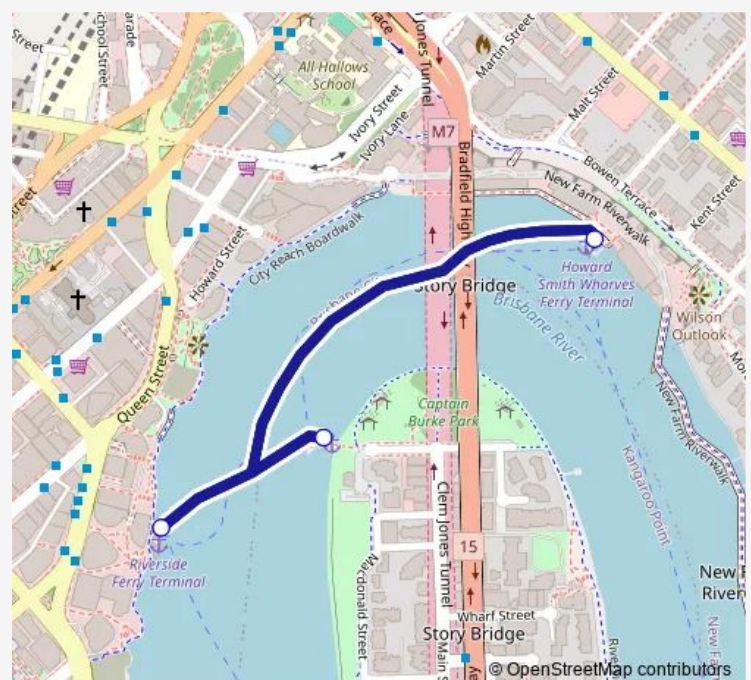

Ferry HOLM Inner-City Cross-River - Holman Street

[Go to website](#)

Direction

Howard Smith Wharves ferry terminal — Holman Street ferry terminal

3 stops

[Open route schedule](#)

Howard Smith Wharves ferry terminal

Riverside ferry terminal

Holman Street ferry terminal

Route schedule

Howard Smith Wharves ferry terminal — Holman Street ferry terminal

Monday 05:50-23:20

Tuesday 05:50-23:20

Wednesday 05:50-23:20

Thursday 05:50-23:20

Friday 05:50-23:50

Saturday 05:50-23:50

Sunday 05:50-23:20

Route info

Direction: Howard Smith Wharves ferry terminal

Stops: 3

Trip Duration: 0 hour 11 min

HOLM — Inner-City Cross-River - Holman Street