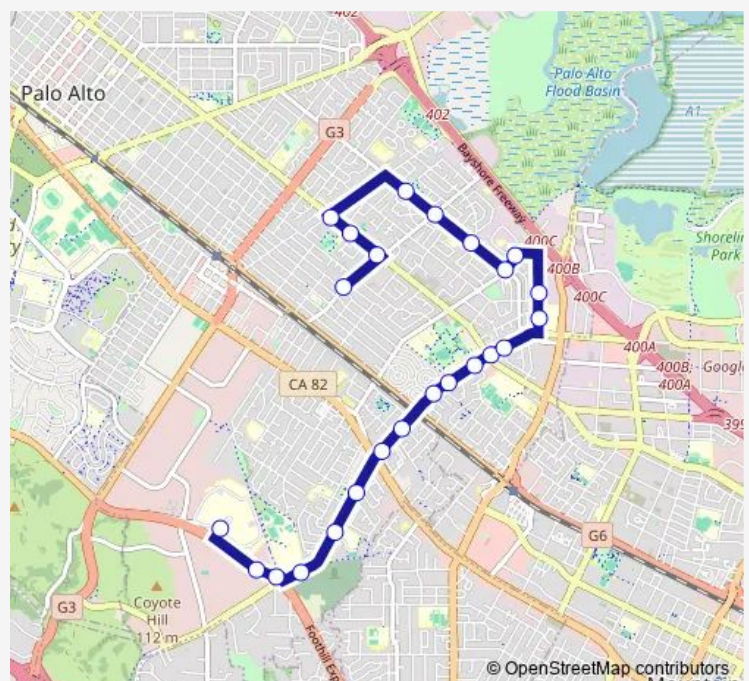

Bus School 288 Gunn HS - Middlefield & Colorado via Charleston

[Go to website](#)

Direction

Palo Alto Veterans Hospital — Loma Verde & Waverley

24 stops

[Open route schedule](#)

- Palo Alto Veterans Hospital
- Miranda & Hospital Driveway
- Miranda & Arastradero
- Arastradero & Gunn High School
- Arastradero & Terman
- Arastradero & Suzanne
- Arastradero & El Camino
- Charleston & Ruthelma
- Charleston & Mumford
- East Charleston & Carlson
- Charleston & Nelson
- Charleston & Middlefield
- Charleston & Sutherland
- Fabian & Charleston
- Fabian & Maxar
- Meadow & Meadow Cir
- Louis & Meadow
- Louis & Greer
- Louis & Loma Verde
- Louis & Elbridge
- Middlefield & Colorado

Route schedule

Palo Alto Veterans Hospital — Loma Verde & Waverley

Monday	16:00
Tuesday	16:20
Wednesday	15:40
Thursday	16:20
Friday	15:40
Saturday	—
Sunday	—

Route info

Direction: Palo Alto Veterans Hospital

Stops: 24

Trip Duration: 0 hour 29 min

■ School 288 — Gunn HS - Middlefield & Colorado via Charleston

Middlefield & Matadero

Middlefield & Loma Verde

Loma Verde & Waverley

Direction

Loma Verde & Waverley — Arastradero & Gunn High School

25 stops

[Open route schedule](#)

Loma Verde & Waverley

Middlefield & Layne

Middlefield & Matadero

Middlefield & Colorado

Middlefield & Moreno

Louis & Fielding