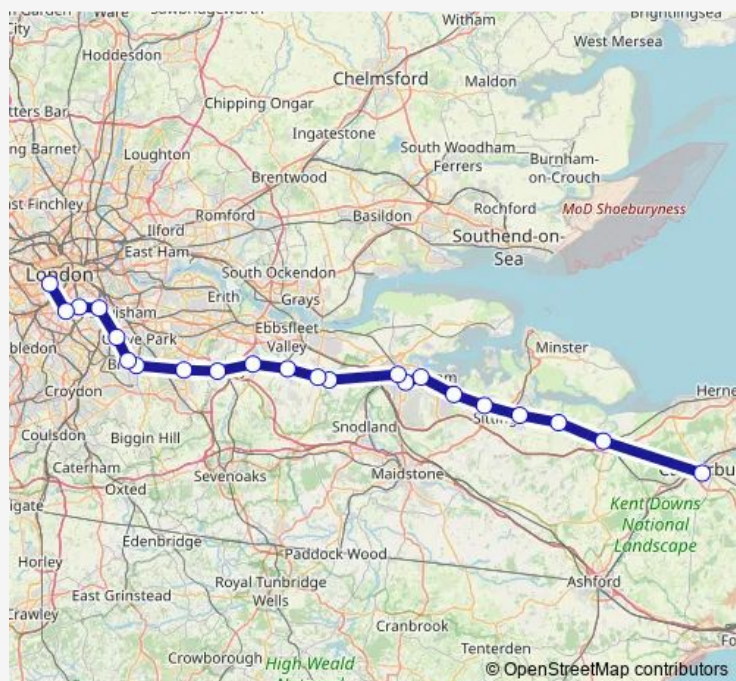

Rail Se:Cbe->Vic SE train service from CBE to Vic

[Go to website](#)

Direction

Canterbury East — London Victoria

22 stops

[Open route schedule](#)

Canterbury East

Faversham

Teynham

Sittingbourne

Newington

Rainham (Kent)

Gillingham (Kent)

Chatham

Rochester

Sole Street

Nunhead

Denmark Hill

Brixton

Route schedule

Canterbury East — London Victoria

Monday —

Tuesday —

Wednesday —

Thursday —

Friday —

Saturday —

Sunday 09:02-22:02

Route info

Direction: Canterbury East

Stops: 22

Trip Duration: 1 hour 46 min