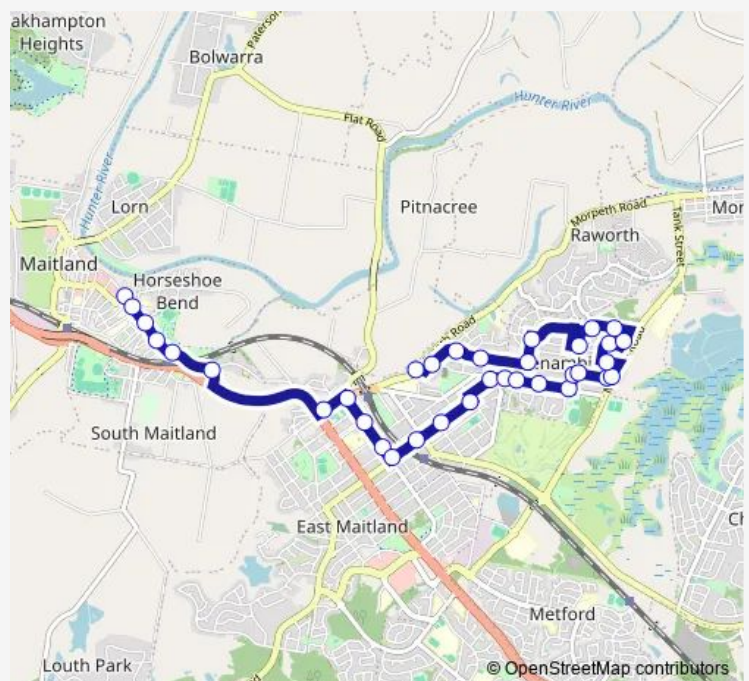

### Route schedule

St Peters Maitland, High St — Thompson St At Morpeth Rd

Monday 15:32

Tuesday 15:32

Wednesday 15:32

Thursday 15:32

Friday 15:32

Saturday —

### Route info

Direction: St Peters Maitland, High St

Stops: 35

Trip Duration: 0 hour 26 min

2324 — All Saints College St Peters Campus to Tenambit

Collinson St Before Metford Rd

Metford Rd At Collinson St

Robert St At Sparsholt St