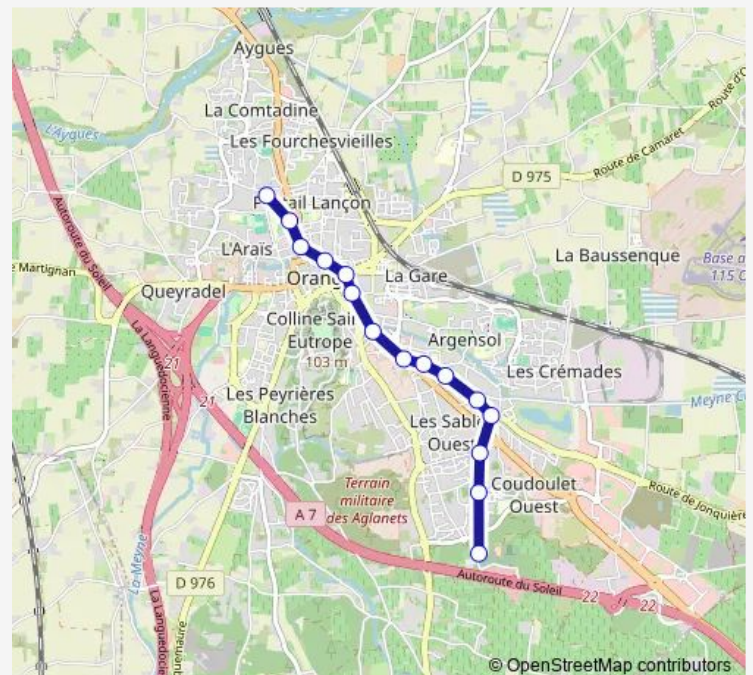

Direction

Parking du bourbonnais — Centre funéraire

15 stops

[Open route schedule](#)

Parking du bourbonnais

Arc de triomphe

Alessandrini

Caristie

Thursday 07:30-18:22

Friday 07:30-18:22

Saturday —

Sunday —

Route info

Direction: Parking du bourbonnais

Stops: 15

Trip Duration: 0 hour 21 min

Direction

Centre funéraire — Parking du bourbonnais

15 stops

[Open route schedule](#)

Centre funéraire

Coudoulet

Albin Durand

Les Sables

Thursday 07:00-18:00

Friday 07:00-18:00

Saturday —

Sunday —

Route info

Direction: Centre funéraire

Stops: 15

Trip Duration: 0 hour 29 min