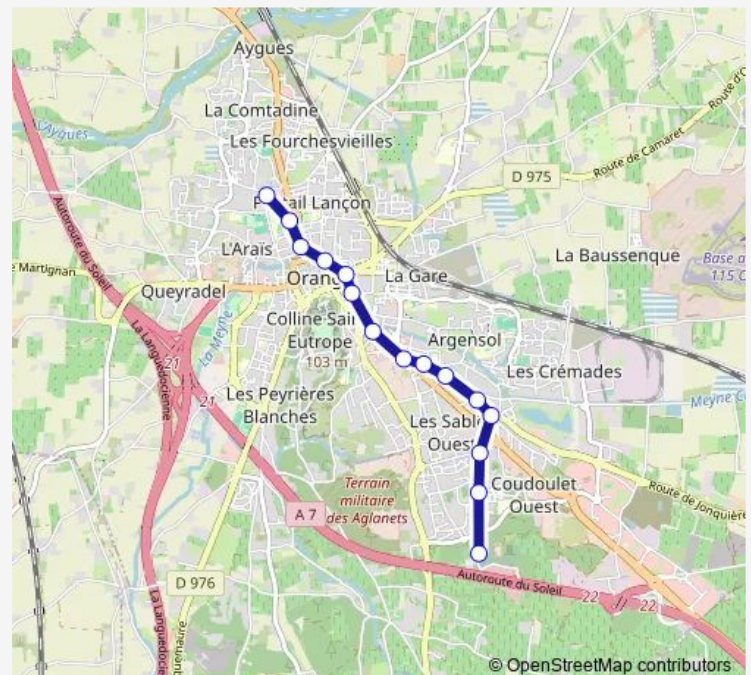

### Direction

Parking du bourbonnais — Centre funéraire

15 stops

[Open route schedule](#)

Parking du bourbonnais

Arc de triomphe

Alessandrini

Caristie

### Route schedule

Parking du bourbonnais — Centre funéraire

Monday 07:30-18:22

Tuesday 07:30-18:22

Wednesday 07:30-18:22

Thursday 07:30-18:22

Friday 07:30-18:22

Saturday —

### Route info

Direction: Parking du bourbonnais

Stops: 15

Trip Duration: 0 hour 22 min