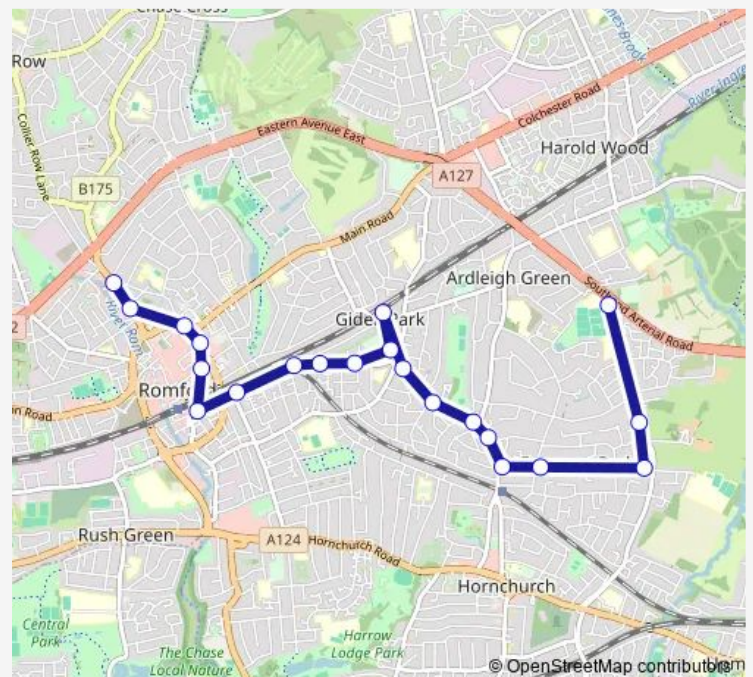

Fairholme Avenue

Margaret Road

The Drill Roundabout

Gidea Park Station

The Drill Roundabout

Brooklands Gardens

Walden Way

Burntwood Avenue

Wednesday 08:06-08:16

Thursday 08:06-08:16

Friday 08:06-08:16

Saturday —

Sunday —

Route info

Direction: Romford Bus Garage

Stops: 21

Trip Duration: 0 hour 34 min

649 — Romford, North Street Bus Garage - Heath Park Road - Gidea Park - Emerson Park - County Park,...

Direction

The Champion School — Cedar Road (RM5)

21 stops

[Open route schedule](#)

The Drill Roundabout

Gidea Park Station

The Drill Roundabout

Witham Road / Romford

Fairholme Avenue

Manor Road Romford

Albert Road Heath Park

Romford Station