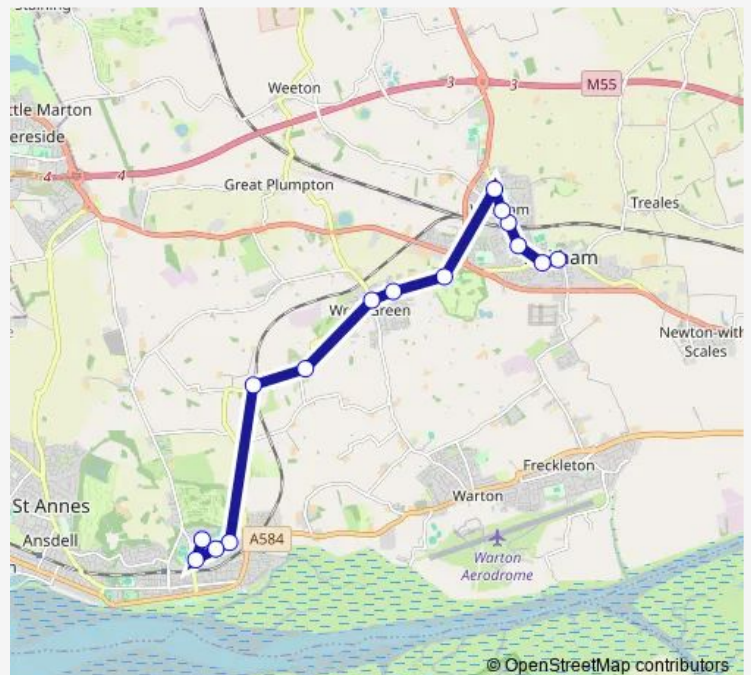

Railway Station

Whitecoats Drive

The Glades

Brookfield Terrace

ST Bedes RCHS

Route schedule

Market Square — ST Bedes RCHS

Monday 08:08

Tuesday 08:08

Wednesday 08:08

Thursday 08:08

Friday 08:08

Saturday —

Sunday —

Route info

Direction: Market Square

Stops: 15

Trip Duration: 0 hour 27 min

649 — Kirkham - Lytham

Direction

ST Bedes RCHS — Market Square

16 stops

[Open route schedule](#)

ST Bedes RCHS

Brookfield Terrace

The Glades

Fairsnape Road

Railway Station

Corka Lane

Grapes Hotel

Willow Drive

Ribby Hall Entrance