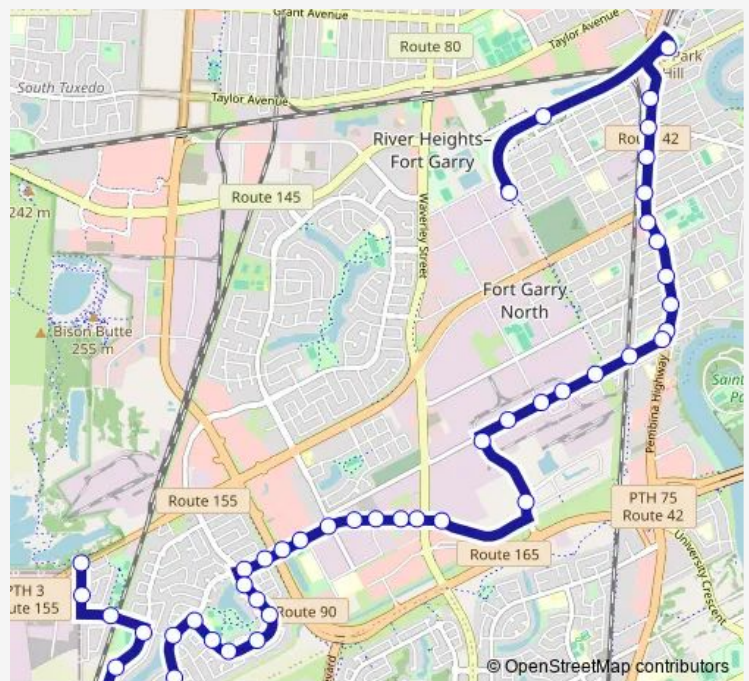

**Route schedule**

Northbound Seel Station at Seel Station — Westbound McGillivray at Fort Whyte Alive

Monday	06:05-21:39
Tuesday	06:05-21:39
Wednesday	06:05-21:39
Thursday	06:05-21:39
Friday	06:05-21:39
Saturday	06:14-20:40
Sunday	09:26-17:23

**Route info**

Direction: Northbound Seel Station at Seel Station

Stops: 47

Trip Duration: 0 hour 33 min

649 — Chevrier

Westbound Scurfield at Waverley

Westbound Scurfield at Waverley West

Westbound Scurfield at Henlow East

Westbound Scurfield at Dovercourt East

Westbound Scurfield at Dovercourt

Westbound Scurfield at Henlow

Westbound Scurfield at Kenaston East

Westbound Scurfield at Kenaston West

Westbound Scurfield at Columbia East

## Route info

Direction: Westbound McGillivray at Fort Whyte Alive

Stops: 47

Trip Duration: 0 hour 28 min

Eastbound Scurfield at Waverley West

Eastbound Scurfield at Waverley

Eastbound Scurfield at Waverley East