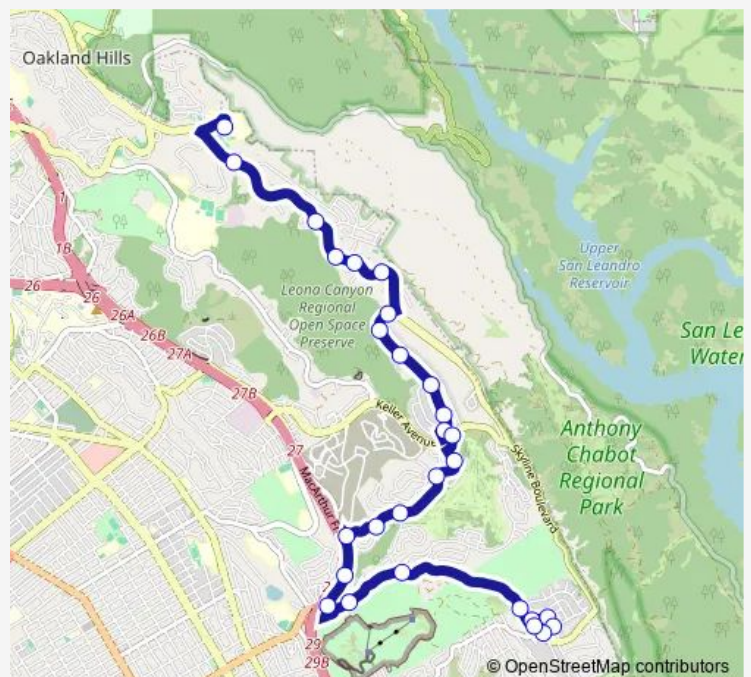

Mountain Blvd & Calafia Av

Mountain Blvd & Golf Links Rd

Golf Links Rd & Anza Av

Route schedule

Skyline High School — Golf Links Rd & Grass Valley Sch.(Near Dunkirk Av)

Monday	15:41
Tuesday	15:41
Wednesday	14:04
Thursday	15:41
Friday	14:04-15:41
Saturday	—
Sunday	—

Route info

Direction: Skyline High School

Stops: 28

Trip Duration: 0 hour 26 min

649 — Montera - Skyline - Grass Valley

Golf Links Rd & Elysian Fields Dr

Golf Links Rd & Scotia Av

Dunkirk Av & Golf Links Rd

Dunkirk Av & Glen Artney St

Glen Artney St & Shetland Av

Shetland Av & Golf Links Rd

Golf Links Rd & Grass Valley Sch.(Near Dunkirk Av)

Direction

Dunkirk Av & Golf Links Rd — Skyline High School

29 stops

[Open route schedule](#)

Dunkirk Av & Golf Links Rd

Dunkirk Av & Glen Artney St

Glen Artney St & Shetland Av

Shetland Av & Golf Links Rd

Golf Links Rd & Grass Valley Sch.(Near Dunkirk Av)

Golf Links Rd & Scotia Av

Golf Links Rd & Elysian Fields Dr