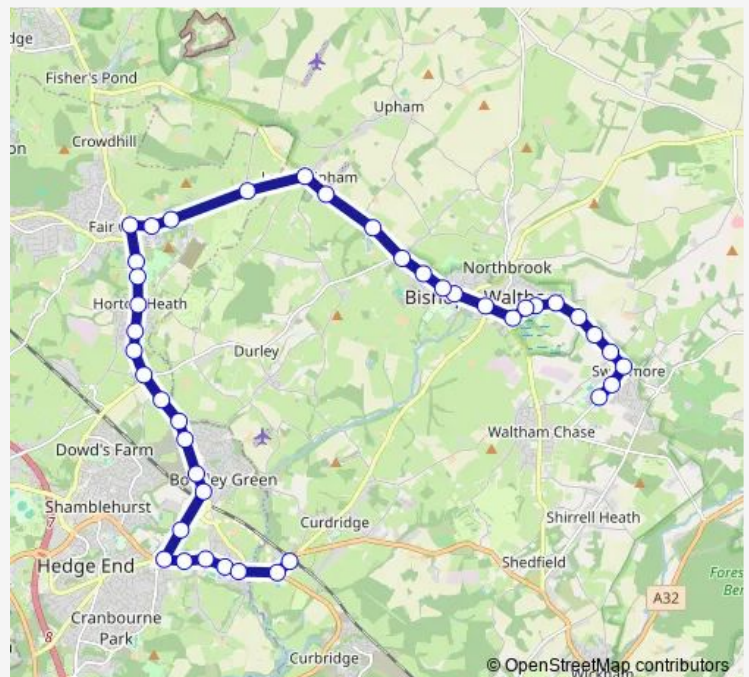

Horton Heath Crossroads

Daisy Fields

Wyvern School

Route schedule

Botley Station — Technology College

Monday 07:23

Tuesday 07:23

Wednesday 07:23

Thursday 07:23

Friday 07:23

Saturday —

Sunday —

Route info

Direction: Botley Station

Stops: 42

Trip Duration: 0 hour 47 min

Thursday 15:10

Friday 15:10

Saturday —

Sunday —

Route info

Direction: Technology College

Stops: 41

Trip Duration: 0 hour 40 min