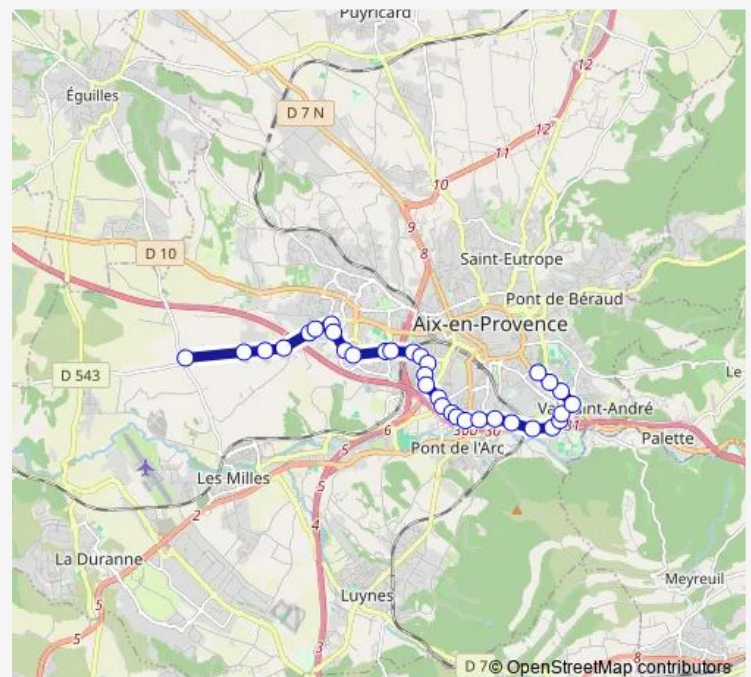

Debazac

Route schedule

Château Galice — Sainte-Anne

Monday 07:30-08:14

Tuesday 07:30-08:14

Wednesday 07:30-08:14

Thursday 07:30-08:14

Friday 07:30-08:14

Saturday —

Sunday —

Route info

Direction: Château Galice

Stops: 33

Trip Duration: 0 hour 36 min

Colonel Schuler

La Fourane

Fenouillères

Coton Rouge

Novotel

Arc Meyran Zola

Infirmeries

Beausoleil

Mauriat

Tourelles

Tour d'Aygos

Sainte-Anne

Direction

Sainte-Anne — Château Galice

34 stops

[Open route schedule](#)

Sainte-Anne

Tour d'Aygosi