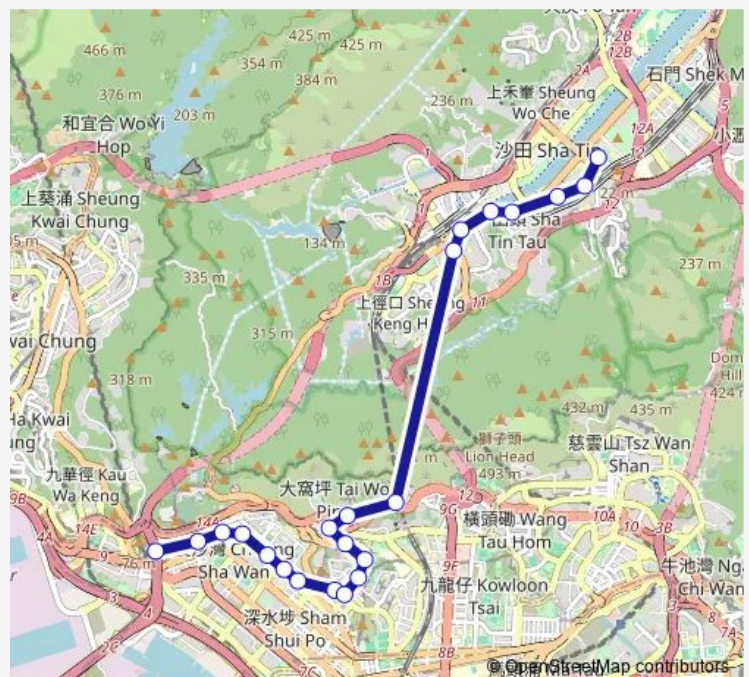

Wednesday 10:40-18:55

Thursday 10:40-18:55

Friday 10:40-18:55

Saturday 10:40-16:55

Sunday 10:40-17:55

Route info

Direction: [Kmb] SHA TIN WAI B/T

Stops: 22

Trip Duration: 0 hour 47 min

86a — Shatin WAI - Cheung SHA WAN (KOM Tsun Street)

[Ctb] Shui TIN House PAK TIN Estate, NAM Cheong Street[[Kmb] Shui TIN House PAK TIN Estate

[Kmb] Wong TAI Shan Memorial College