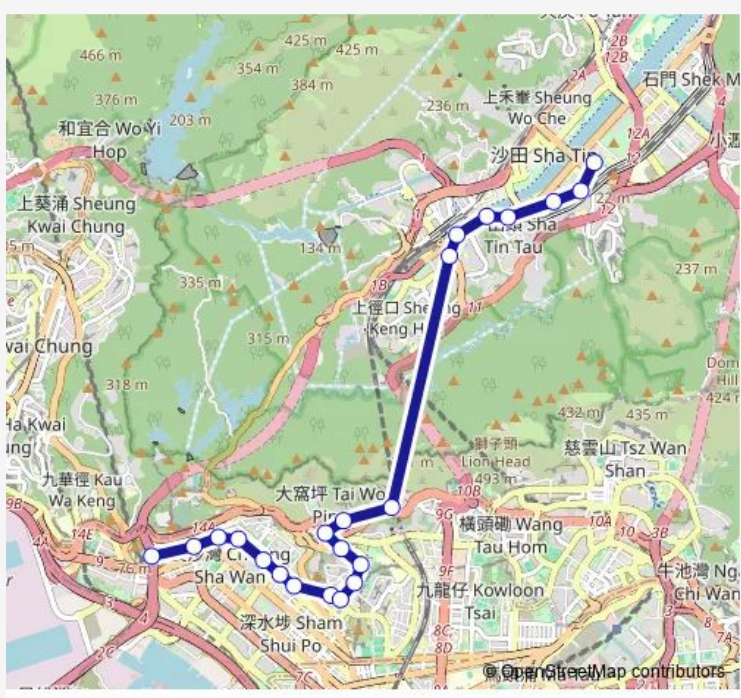

Bus 86A Shatin WAI - Cheung SHA WAN (KOM Tsun Street)

[Go to website](#)

Direction
 [Kmb] SHA TIN WAI B/T — [Kmb] KOM Tsun Street BUS Terminus
 22 stops
[Open route schedule](#)

- [Kmb] SHA TIN WAI B/T
- [Ctb] POK Hong Estate, SHA KOK Street[[Kmb+Ctb] POK Hong Estate/
Pok Hong Estate, SHA KOK Street[[Kmb] POK Hong Estate][Lwb] POK Hong Estate
- [Kmb] JAT MIN Chuen Street
- [Ctb] Tsang TAI UK, TAI Chung KIU Road[[Kmb] Tsang TAI Uk][Lwb] Tsang TAI Uk
- [Ctb] Chun Shek Estate, CHE Kung MIU Road[[Kmb+Ctb] Chun Shek Estate/
Chun Shek Estate, CHE Kung MIU Road[[Kmb] Chun Shek Estate][Lwb] Chun Shek Estate
- [Ctb] CHE Kung Temple, CHE Kung MIU Road[[Kmb+Ctb] CHE Kung Temple/
Che Kung Temple, CHE Kung MIU Road[[Kmb] CHE Kung Temple][Lwb] CHE Kung Temple
- [Ctb] SUN Ming House SUN Chui Estate, CHE Kung MIU Road[[Kmb+Ctb] TAI WAI BBI - SUN Ming House SUN CHU Estate/
Sun Chui Estate, CHE Kung MIU Road[[Kmb] TAI WAI BBI - SUN Ming House SUN CHU Estate][Lwb] TAI WAI BBI - SUN Ming House SUN CHU Estate
- [Kmb+Ctb] World Wide Gardens/
World-Wide Gardens, Hung MUI KUK Road[[Kmb] World Wide Gardens
- [Ctb] Phoenix House, Lung Cheung Road[[Kmb] Phoenix House
- [Ctb] Beacon Heights, Lung Cheung Road[[Kmb] Beacon Heights
- [Kmb] Chak ON Estate
- [Ctb] Shek KIP MEI Fire Station, NAM Cheung Street[[Kmb] Shek KIP MEI Fire Station

Route info
 Direction: [Kmb] SHA TIN WAI B/T
 Stops: 22
 Trip Duration: 0 hour 49 min

86A — Shatin WAI - Cheung SHA WAN (KOM Tsun Street) **BusMaps**

[Ctb] Shui TIN House PAK TIN Estate, NAM Cheong Street[[Kmb] Shui TIN House PAK TIN Estate