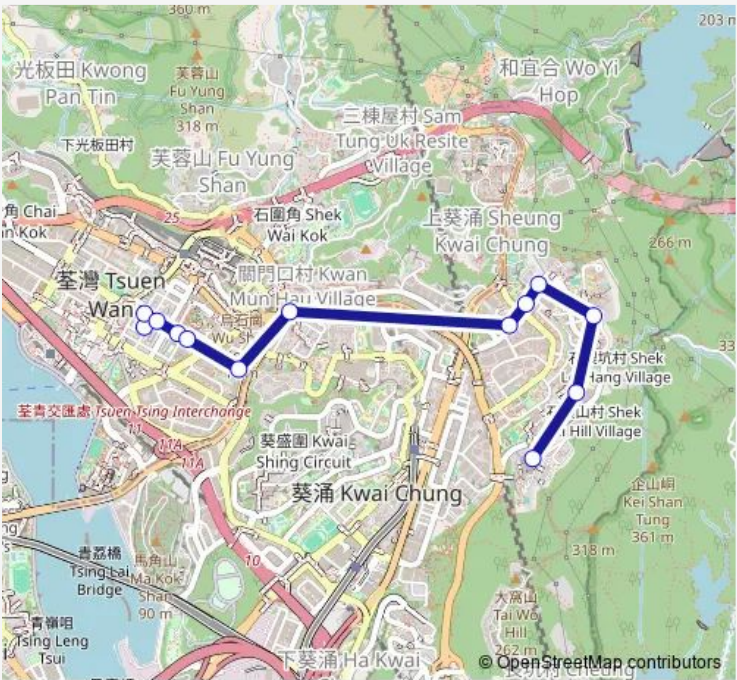

Bus 86A Tsuen WAN (Chuen Lung Street) - Shek LEI (LEI PUI Street)

[Go to website](#)

Direction
 TSUEN WAN (CHUEN LUNG STREET) — SHEK LEI (LEI PUI STREET)
 13 stops
[Open route schedule](#)

- TSUEN WAN (CHUEN LUNG STREET)
- SHA TSUI ROAD OUTSIDE LADY TRENCH POLYCLINIC
- SHA TSUI ROAD OUTSIDE HOUSE NO. 249
- SHA TSUI ROAD OUTSIDE HOUSE NO. 285
- SHA TSUI ROAD OUTSIDE HOUSE NO. 305
- SHA TSUI ROAD OUTSIDE NEW HAVEN
- CASTLE PEAK ROAD-KWAI CHUNG OUTSIDE TAI WO HAU STATION|CASTLE PEAK ROAD - TSUEN WAN OUTSIDE TAI WO HAU MTR STATION|CASTLE PEAK ROAD-TSUEN WAN OUTSIDE TAI WO HAU MTR STATION|TAI WO HAU STATION, EXIT B
- LEI MUK ROAD OUTSIDE HOUSE NO. 63-71
- LEI MUK ROAD OUTSIDE SHEK YAM LEI MUK ROAD PARK|LEI MUK ROAD OUTSIDE SHEK YAM LEI MUK ROAD PARK
- LEI MUK ROAD OUTSIDE NING FUNG COURT|LAYBY ON LEI MUK ROAD OUTSIDE NING FUNG COURT
- SHEK PAI STREET OUTSIDE SHING YAM HOUSE, ON YAM ESTATE
- SHEK LI STREET OUTSIDE SHEK WAI HOUSE, SHEK LEI (II) ESTATE
- SHEK LEI (LEI PUI STREET)

Route schedule
 TSUEN WAN (CHUEN LUNG STREET) — SHEK LEI (LEI PUI STREET)

Monday	00:00-02:35
Tuesday	00:00-02:35
Wednesday	00:00-02:35
Thursday	00:00-02:35
Friday	00:00-02:35
Saturday	00:00-02:35
Sunday	00:00-02:35

Route info
 Direction: TSUEN WAN (CHUEN LUNG STREET)
 Stops: 13
 Trip Duration: 0 hour 24 min

86A — Tsuen WAN (Chuen Lung Street) - Shek LEI (LEI PUI Street) **BusMaps**

Direction

SHEK LEI (LEI PUI STREET) — TSUEN WAN (CHUEN LUNG STREET)

Direction: SHEK LEI (LEI PUI STREET)

Stops: 9

Trip Duration: 0 hour 24 min

86A Bus time schedules and route maps are available in an offline PDF at busmaps.com. Use the busmaps.com website to see live bus times, train schedule or subway schedule, and step-by-step directions for all public transit in Tsuen Wan