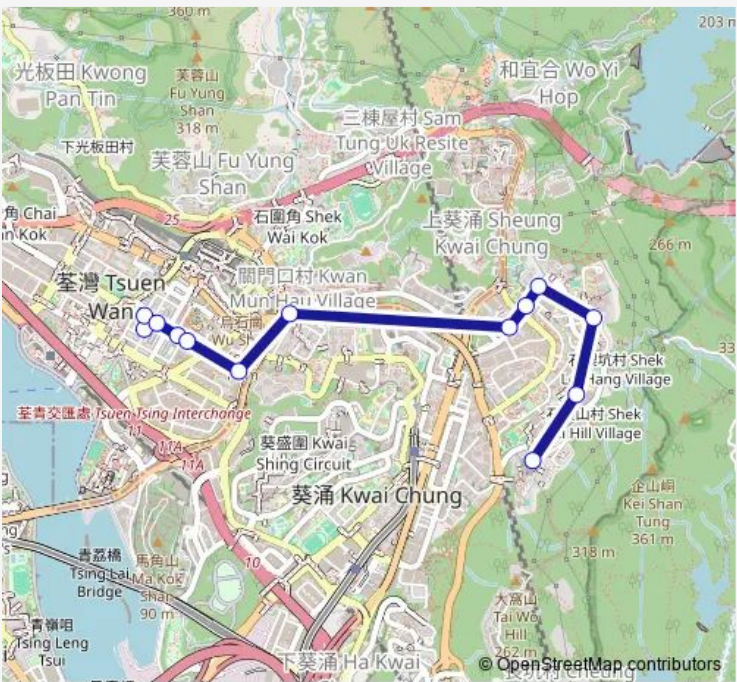

Bus 86a Tsuen WAN (Chuen Lung Street) - Shek LEI (LEI PUI Street)

[Go to website](#)

Direction
 Tsuen WAN (Chuen Lung Street) — Shek LEI (LEI PUI Street)
 13 stops
[Open route schedule](#)

- Tsuen WAN (Chuen Lung Street)
- SHA Tsui Road Outside Lady Trench Polyclinic
- SHA Tsui Road Outside House NO. 249
- SHA Tsui Road Outside House NO. 285
- SHA Tsui Road Outside House NO. 305
- SHA Tsui Road Outside NEW Haven
- Castle Peak Road-Kwai Chung Outside TAI WO HAU Station|Castle Peak Road - Tsuen WAN Outside TAI WO HAU MTR Station|Castle Peak Road-Tsuen WAN Outside TAI WO HAU MTR Station|Tai WO HAU Station, Exit B
- LEI MUK Road Outside House NO. 63-71
- LEI MUK Road Outside Shek YAM LEI MUK Road Park|LEI MUK Road Outside Shek YAM LEI MUK Road Park
- LEI MUK Road Outside Ning Fung Court|Layby ON LEI MUK Road Outside Ning Fung Court
- Shek PAI Street Outside Shing YAM House, ON YAM Estate
- Shek LI Street Outside Shek WAI House, Shek LEI (II) Estate
- Shek LEI (LEI PUI Street)

Route schedule
 Tsuen WAN (Chuen Lung Street) — Shek LEI (LEI PUI Street)

Monday	00:00-02:35
Tuesday	00:00-02:35
Wednesday	00:00-02:35
Thursday	00:00-02:35
Friday	00:00-02:35
Saturday	00:00-02:35
Sunday	00:00-02:35

Route info
 Direction: Tsuen WAN (Chuen Lung Street)
 Stops: 13
 Trip Duration: 0 hour 24 min

86a — Tsuen WAN (Chuen Lung Street) - Shek LEI (LEI PUI Street) **BusMaps**

Direction

Shek LEI (LEI PUI Street) — Tsuen WAN (Chuen Lung Street)

Direction: Shek LEI (LEI PUI Street)

Stops: 9

Trip Duration: 0 hour 24 min

86a Bus time schedules and route maps are available in an offline PDF at busmaps.com. Use the busmaps.com website to see live bus times, train schedule or subway schedule, and step-by-step directions for all public transit in Tsuen Wan