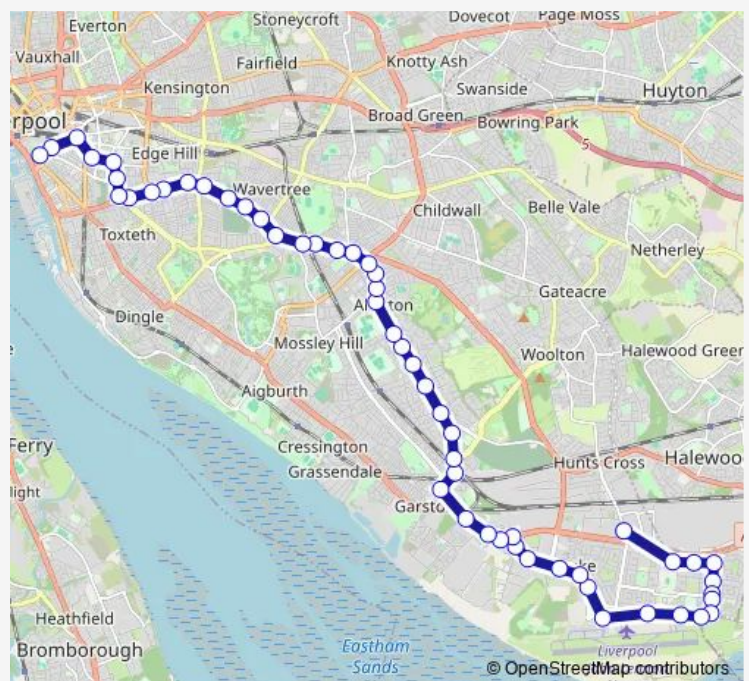

Bus 86A Liverpool ONE Bus Station - Woodend Avenue / Gaskill Road

[Go to website](#)

Direction

Gaskill Road — Liverpool ONE

54 stops

[Open route schedule](#)

Gaskill Road

Morrisons

Bramley Walk

Liverpool John Lennon Airport

Dunlop Road

Stirling Road

Estuary Banks

Leeward Drive

Windward Drive

Estuary Boulevard

Thursday 04:40-23:27

Friday 04:40-23:27

Saturday 04:39-23:09

Sunday 04:35-22:57

Route info

Direction: Gaskill Road

Stops: 54

Trip Duration: 1 hour 6 min

86A — Liverpool ONE Bus Station - Woodend Avenue / Gaskill Road **BusMaps**

Island Road South

Liverpool South Parkway

Stamfordham Drive

Ramsey Road

Heath Road

Forthlin Road

Booker Avenue