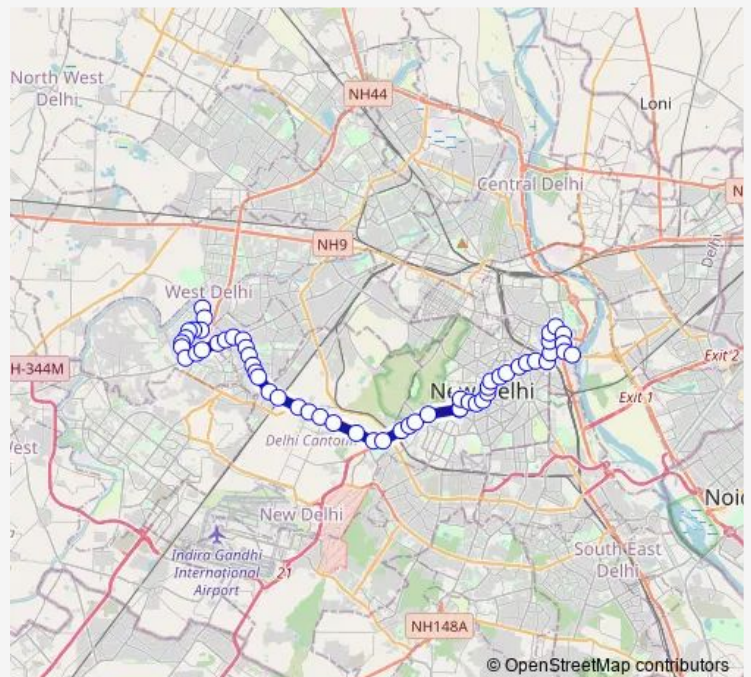

Tihar Jail

Lajwanti Garden (Carriappa Marg)

**Route schedule**

H-3 Vikas Puri Terminal — Delhi Secretariat

Monday 16:30-20:28

Tuesday 16:30-20:28

Wednesday 16:30-20:28

Thursday 16:30-20:28

Friday 16:30-20:28

Saturday 16:30-20:28

Sunday 16:30-20:28

**Route info**

Direction: H-3 Vikas Puri Terminal

Stops: 56

Trip Duration: 1 hour 46 min

793down