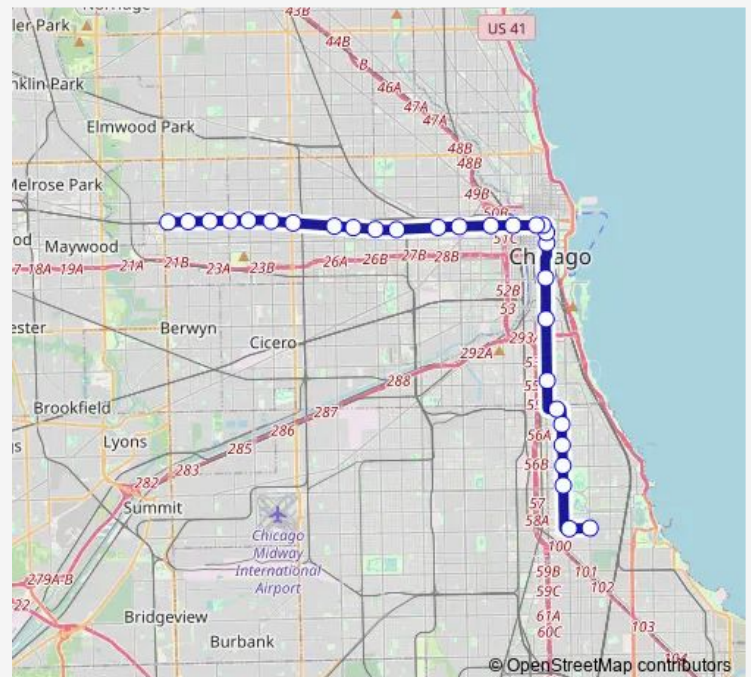

Thursday 00:20-23:56

Friday 00:20-23:56

Saturday 00:20-23:56

Sunday 00:20-23:56

Route info

Direction: East 63rd-Cottage Grove

Stops: 29

Trip Duration: 0 hour 57 min