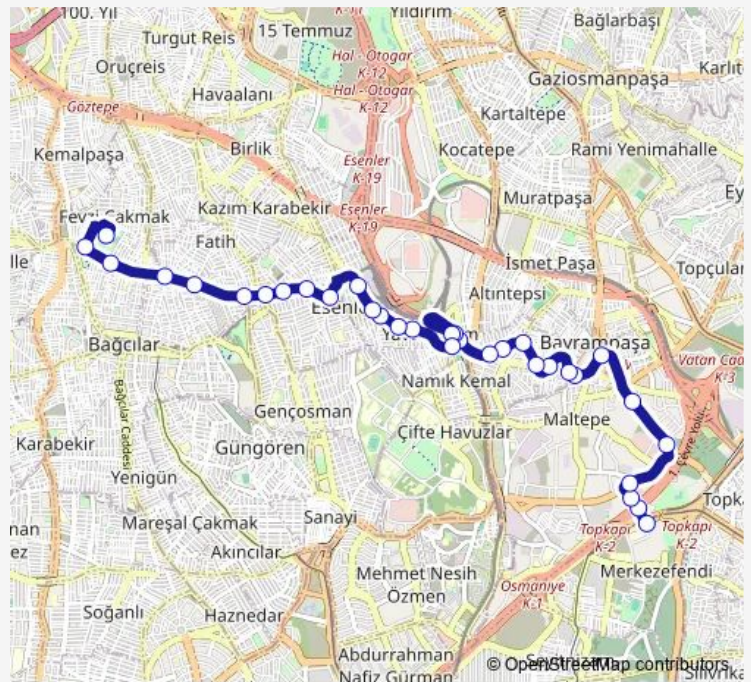

Thursday 05:39

Friday 05:39

Saturday 05:39

Sunday 05:39

Route info

Direction: Panorama 1453

Stops: 33

Trip Duration: 0 hour 27 min

Thursday 05:39

Friday 05:39

Saturday 05:39

Sunday 05:39

Route info

Direction: Tabya

Stops: 30

Trip Duration: 0 hour 26 min