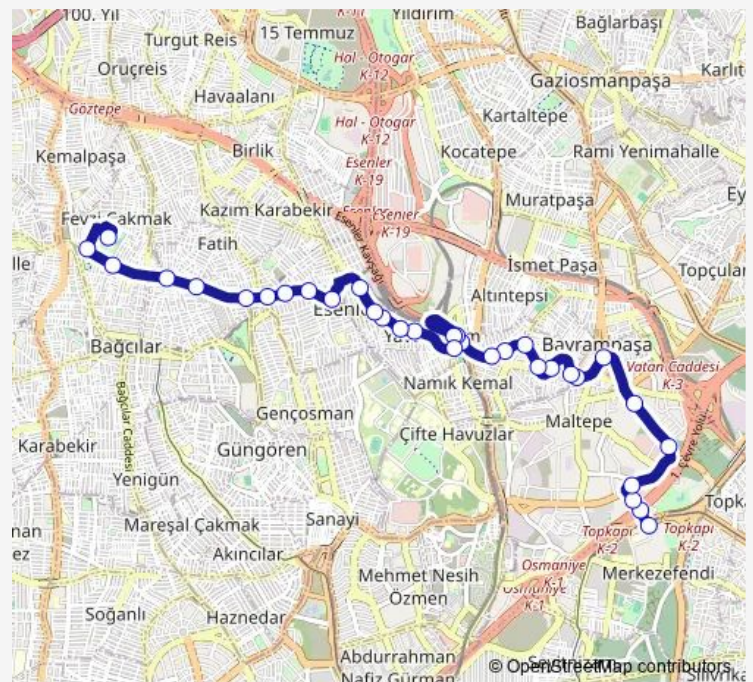

Thursday 05:39

Friday 05:39

Saturday 05:39

Sunday 05:39

Route info

Direction: Panorama 1453

Stops: 33

Trip Duration: 0 hour 27 min