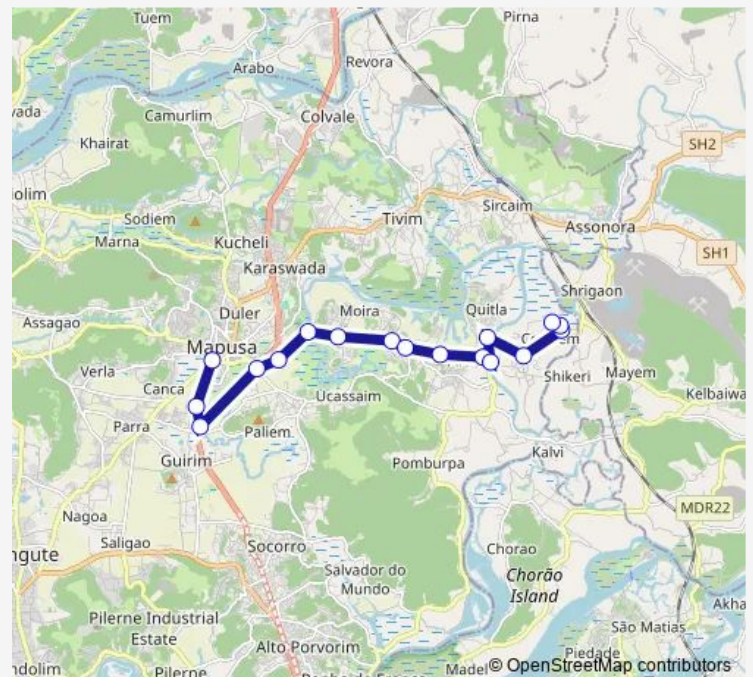

Goljuem — Mapusa KTC Bus Stand

Monday 06:05-19:10

Tuesday 06:05-19:10

Wednesday 06:05-19:10

Thursday 06:05-19:10

Friday 06:05-19:10

Saturday 06:05-19:10

Sunday 06:05-19:10

Route info

Direction: Goljuem

Stops: 17

Trip Duration: 0 hour 40 min

■ PRV67 — Mapusa - Goljuvem via Aldona

Direction

Mapusa KTC Bus Stand — Goljuem

17 stops