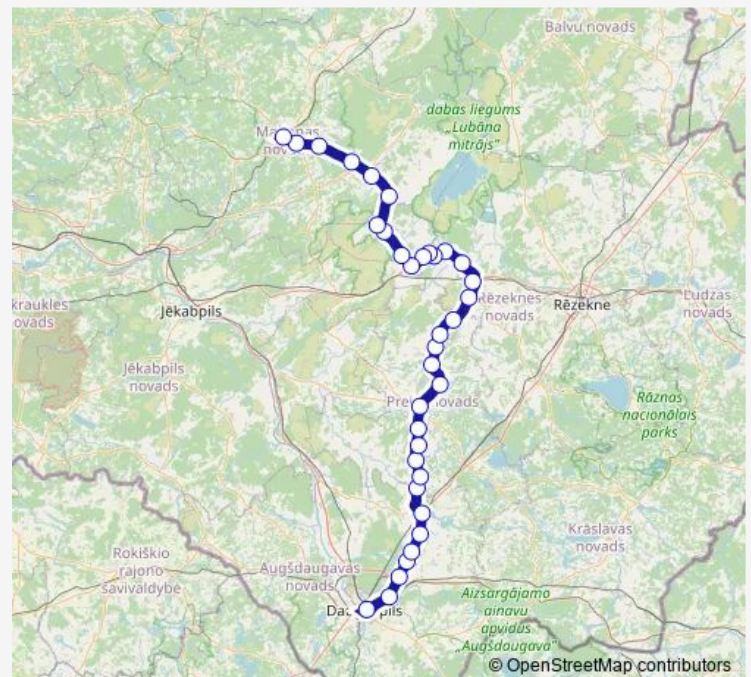

### Route info

Direction: Daugavpils Ao

Stops: 35

Trip Duration: 3 hour 15 min

7044 — Daugavpils-Madona

BusMaps

Atspuka

Linu fabrika

## Route info

Direction: Madonas Ao

Stops: 35

Trip Duration: 3 hour 15 min

Novosele

Pelēči

Nīdermuiža

Špoģi