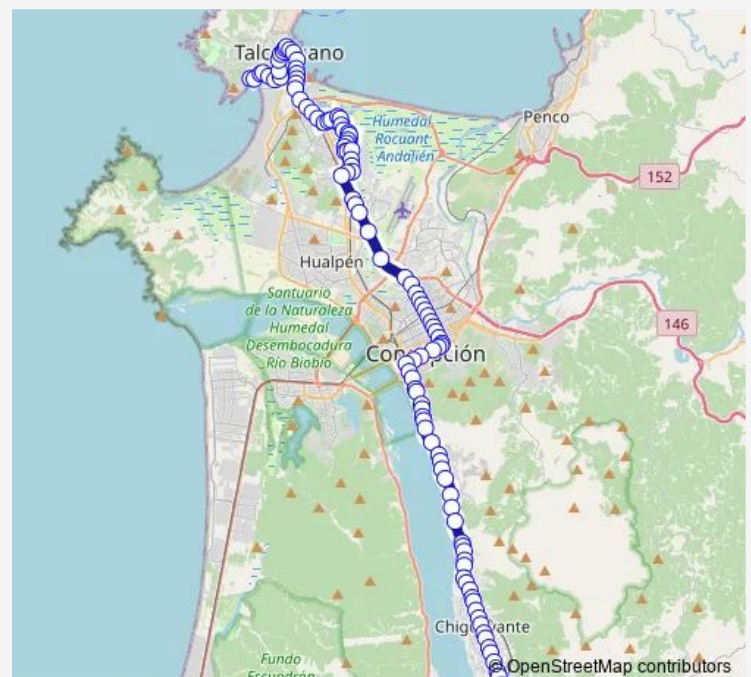

Thursday 06:00-23:45

Friday 06:00-23:45

Saturday 06:00-23:45

Sunday 06:00-23:45

Route info

Direction: Almirante Latorre - Pedro Montt

Stops: 110

Trip Duration: 1 hour 12 min

16v — Leonera

Colon - Hualpen

Colon - Lircay Sur

Colon - Bernardita

Colon - Zenteno

Manuel Montt - Errazuriz

Manuel Montt - Buenos Aires

Manuel Montt - Merino Jarpa