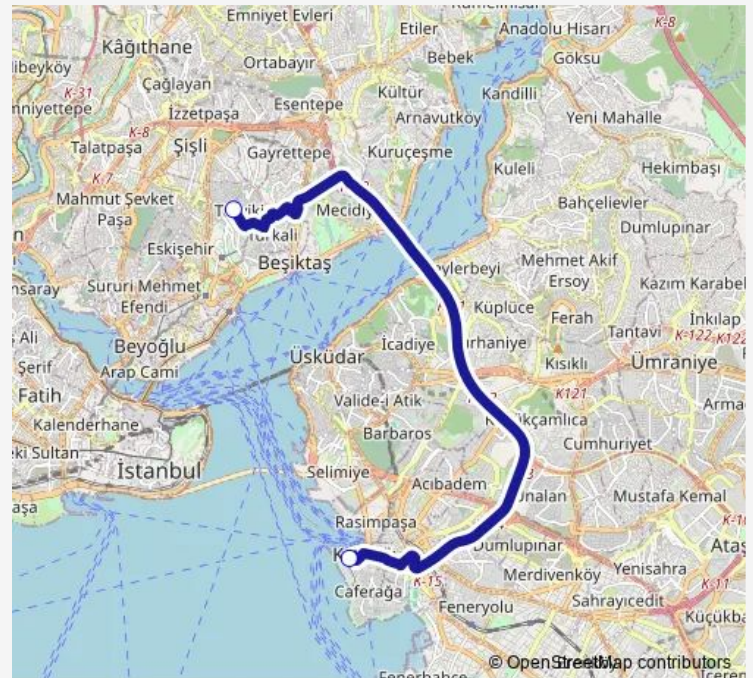

Kadıköy — Nişantaşı

Monday	06:00
Tuesday	06:00
Wednesday	06:00
Thursday	06:00
Friday	06:00
Saturday	06:00
Sunday	08:00

**Route info**

Direction: Kadıköy

Stops: 2

Trip Duration: 0 hour 22 min

**Direction**

Nişantaşı — Kadıköy

2 stops

[Open route schedule](#)

Nişantaşı

Kadıköy