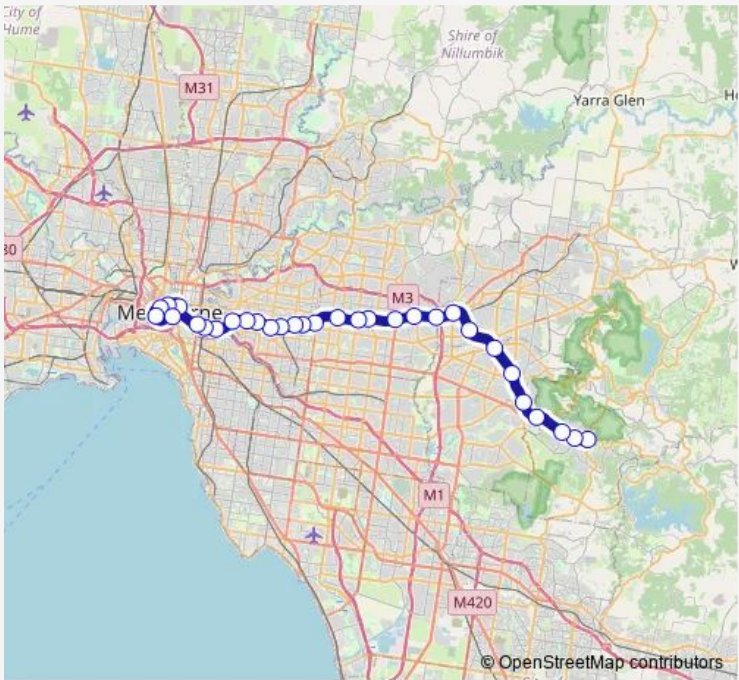

**Rail Belgrave Belgrave - City**

[Go to website](#)

**Direction**  
 Belgrave Railway Station (Belgrave) — Ringwood Railway Station (Ringwood)  
 9 stops  
[Open route schedule](#)

- Belgrave Railway Station (Belgrave)
- Tecoma Railway Station (Tecoma)
- Upwey Railway Station (Upwey)
- Upper Ferntree Gully Railway Station (Upper Ferntree Gully)
- Ferntree Gully Railway Station (Ferntree Gully)
- Boronia Railway Station (Boronia)
- Bayswater Railway Station (Bayswater)
- Heathmont Railway Station (Heathmont)
- Ringwood Railway Station (Ringwood)

Route schedule  
 Belgrave Railway Station (Belgrave) — Ringwood Railway Station (Ringwood)

|           |                           |
|-----------|---------------------------|
| Monday    | —                         |
| Tuesday   | —                         |
| Wednesday | —                         |
| Thursday  | 04:55-00:09 <sup>+1</sup> |
| Friday    | —                         |
| Saturday  | —                         |
| Sunday    | —                         |

**Route info**  
 Direction: Belgrave Railway Station (Belgrave)  
 Stops: 9  
 Trip Duration: 0 hour 29 min