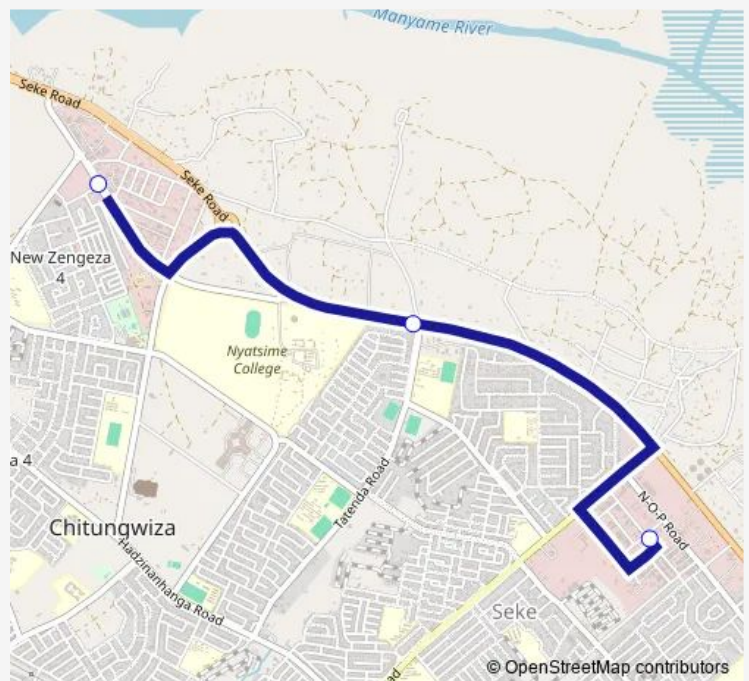

Communal Taxi Service Makoni to Chikwanha Hub

[Go to website](#)

Direction

Makoni Rank — Chikwanha Hub

3 stops

[Open route schedule](#)

Makoni Rank

Grace Fountain, Corner Tatenda Road and Seke Road

Chikwanha Hub

Route schedule

Makoni Rank — Chikwanha Hub

Monday	13:05
Tuesday	13:05
Wednesday	13:05
Thursday	13:05
Friday	13:05
Saturday	13:05
Sunday	13:05

Route info

Direction: Makoni Rank

Stops: 3

Trip Duration: 0 hour 17 min