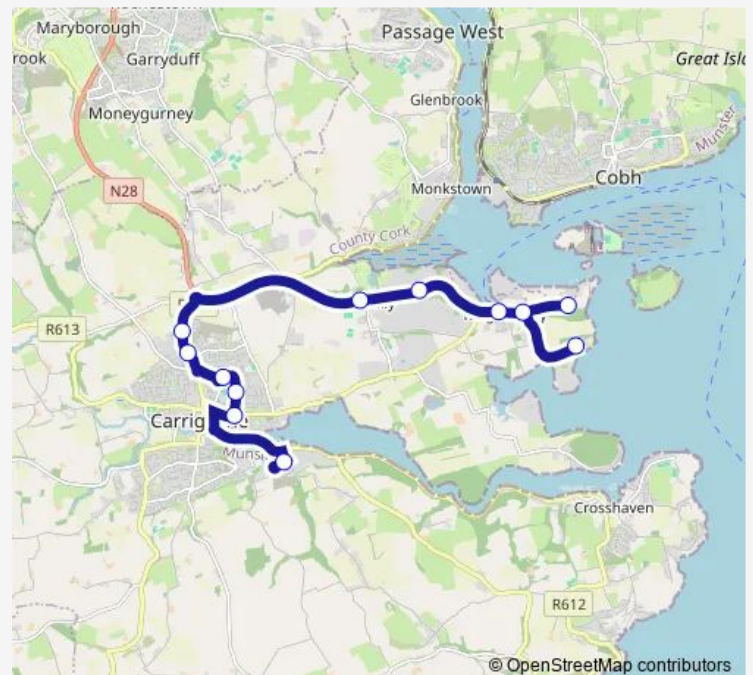

Ringaskiddy

Deep Water Berth

Pfizers

Shanbally Church

Carrig na Curra

Herons Wood

Bridgemount

Carrigaline (Waterpark Southbound)

Seaview

Carrigaline Industrial Estate

Primary Care Centre

Route schedule

Haulbowline — Primary Care Centre

Monday 06:55-18:55

Tuesday 06:55-18:55

Wednesday 06:55-18:55

Thursday 06:55-18:55

Friday 06:55-18:55

Saturday 06:55-18:55

Sunday —

Route info

Direction: Haulbowline

Stops: 13

Trip Duration: 0 hour 25 min

225l — Carrigaline - Nmci

Direction

Primary Care Centre — National Maritime College of Ireland

12 stops

[Open route schedule](#)

Primary Care Centre

Church Road (Waterpark)

Carrigaline (Waterpark Preschool)