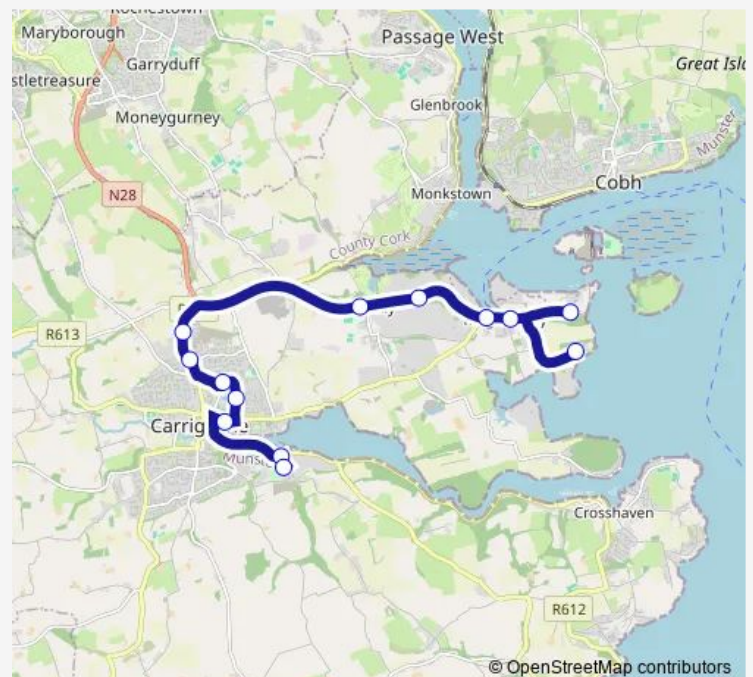

Ringaskiddy

Deep Water Berth

Pfizers

Shanbally Church

Carrig na Curra

Herons Wood

Bridgemount

Carrigaline (Waterpark Southbound)

Seaview

Carrigaline Industrial Estate

Primary Care Centre

Route schedule

Haulbowline — Primary Care Centre

Monday 06:55-18:55

Tuesday 06:55-18:55

Wednesday 06:55-18:55

Thursday 06:55-18:55

Friday 06:55-18:55

Saturday 06:55-18:55

Sunday —

Route info

Direction: Haulbowline

Stops: 13

Trip Duration: 0 hour 25 min

225L — Carrigaline - Nmci

Direction

Primary Care Centre — National Maritime College of Ireland

12 stops

[Open route schedule](#)

Primary Care Centre

Church Road (Waterpark)

Carrigaline (Waterpark Preschool)