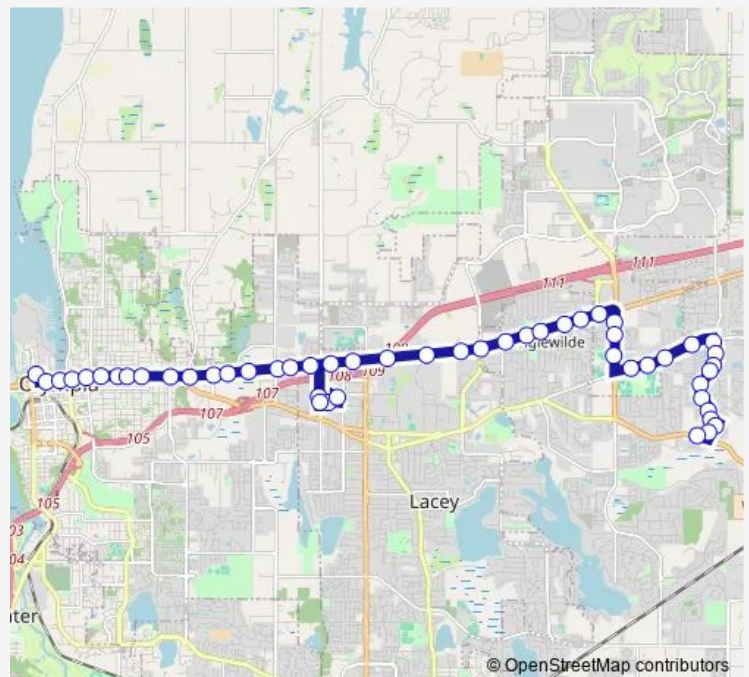

Martin Way P&R

Martin Way at College St

Martin Way Station

Route schedule

Pacific Ave at Rockcross Dr — Olympia Transit Center

Monday 05:53-00:12⁺¹

Tuesday 05:53-00:12⁺¹

Wednesday 05:53-00:12⁺¹

Thursday 05:53-00:12⁺¹

Friday 05:53-00:12⁺¹

Saturday 07:23-00:12⁺¹

Sunday 07:23-00:12⁺¹

Route info

Direction: Pacific Ave at Rockcross Dr

Stops: 43

Trip Duration: 0 hour 42 min

62b — Martin Way - The Meadows

Sleater Kinney Rd at 6th Ave

7th Ave at Sleater-Kinney Rd

Lacey Transit Center

Sleater Kinney Rd at 7th Ave

Martin Way at Sleater Kinney Rd

3924 Martin Way

3700 Martin Way

Wednesday 05:34-23:30

Thursday 05:34-23:30

Friday 05:34-23:30

Saturday 07:04-23:30

Sunday 07:04-23:30

Route info

Direction: Olympia Transit Center

Stops: 51