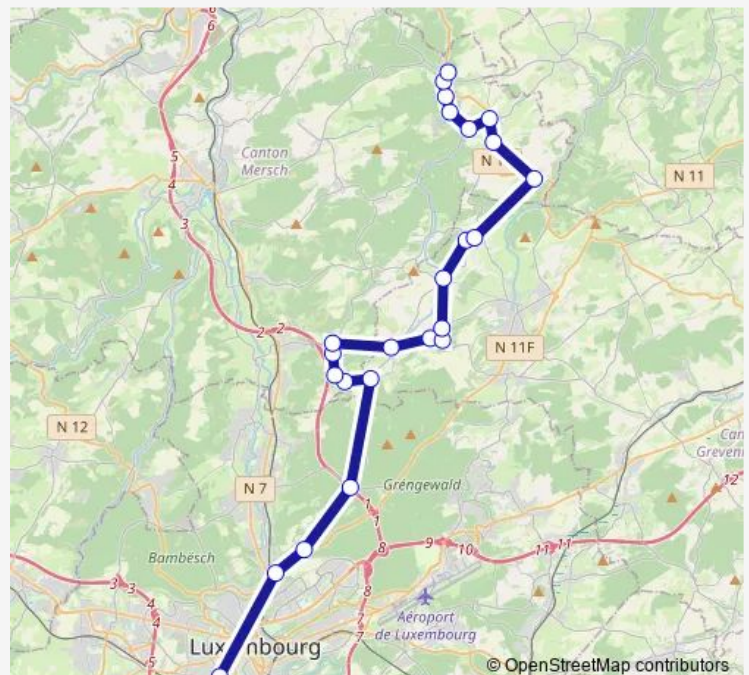

Thursday 12:50

Friday 15:50

Saturday —

Sunday —

Route info

Direction: Merl, Geesseknäppchen (S)

Stops: 24

Trip Duration: 1 hour 2 min

■ D42

BusMaps

Ernzen, Manzebach

Larochette, Pompjeesbau

Larochette, Bleech

Direction

Larochette, Bleech — Merl, Geesseknäppchen (S)

21 stops

Monday 06:40

Tuesday 06:40

Wednesday 06:40

Thursday 06:40

Friday 06:40

Saturday —

Sunday —

Route info

Direction: Larochette, Bleech

Stops: 21

Trip Duration: 1 hour 4 min

D42 Bus time schedules and route maps are available in an offline PDF at busmaps.com. Use the busmaps.com website to see live bus times, train schedule or subway schedule, and step-by-step directions for all public transit in Luxembourg