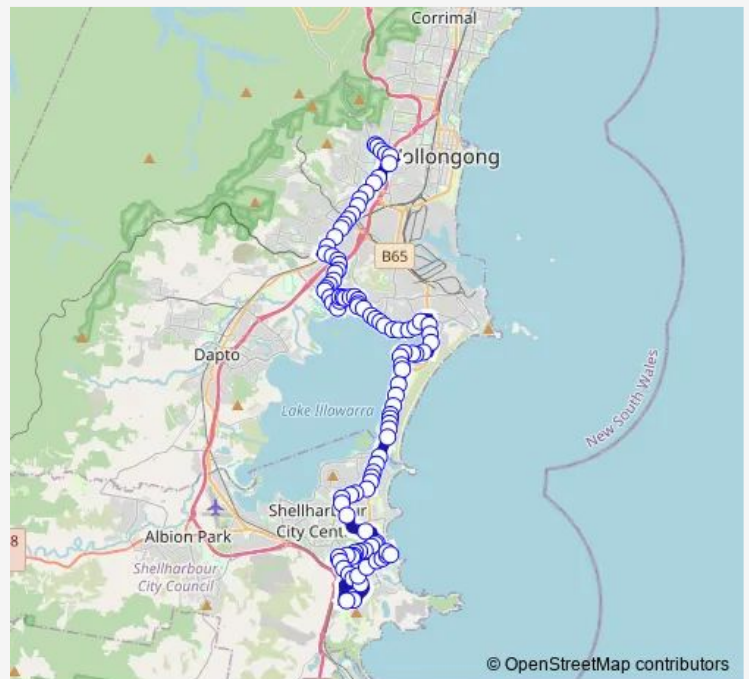

School Bus S090 Edmund Rice College to Little Park, Wollongong St via Shell Cove

[Go to website](#)

Direction

Edmund Rice College, Mt Keira Rd — Little Park, Wollongong St

103 stops

[Open route schedule](#)

- Edmund Rice College, Mt Keira Rd
- 92 Mt Keira Rd
- Mt Keira Rd At Hurt St
- Mt Keira Rd Opp Abercrombie St
- Mount Keira Rd Before Crown St
- The Illawarra Grammar School, Princes Hwy
- Princes Hwy Opp Thames St
- Figtree Grove Shopping Centre, Princes Hwy
- Princes Hwy Before Woodrow Pl
- Princes Hwy Opp Gibsons Rd
- Princes Hwy Opp Sorensen Dr
- Princes Hwy After O'Donnell Dr
- Princes Hwy Opp Chapman St
- Princes Hwy At Third Av
- Princes Hwy Opp Immaculate Conception Catholic Church
- Princes Hwy Opp Victoria St
- Princes Hwy Opp Farmborough Rd
- Nolan St After Princes Hwy
- Nolan St Opp Doyle Av
- Nolan St Opp RTA Motorcycle Rider Training Centre

Route schedule

Edmund Rice College, Mt Keira Rd — Little Park, Wollongong St

Monday	14:15
Tuesday	14:15
Wednesday	14:15
Thursday	14:15
Friday	14:15
Saturday	—
Sunday	—

Route info

Direction: Edmund Rice College, Mt Keira Rd

Stops: 103

Trip Duration: 1 hour 11 min

S090 — Edmund Rice College to Little Park, Wollongong St via Shell Cove **BusMaps**