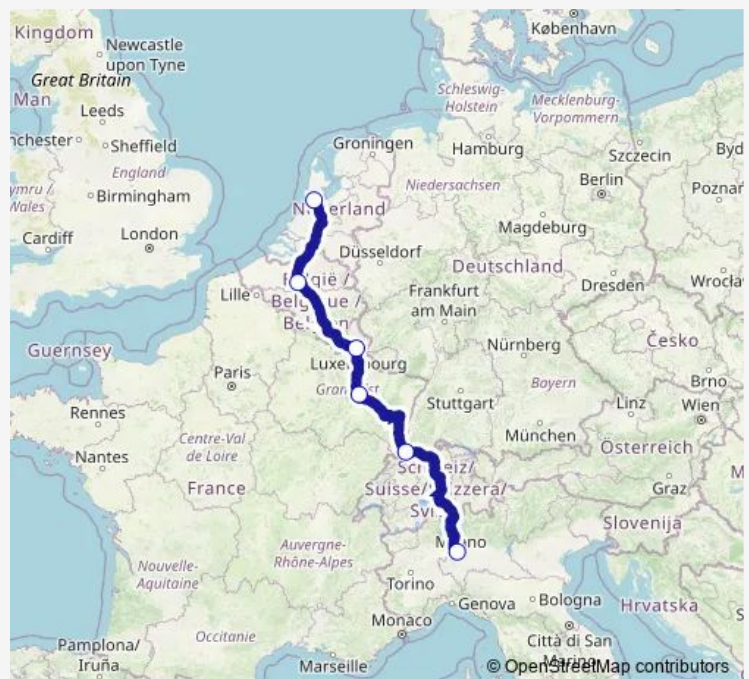

14:30

Saturday

14:30

Sunday

14:30

Route info

Direction: Amsterdam Sloterdijk

Stops: 6

Trip Duration: 15 hour 55 min

Direction

Milan (Lampugnano bus station) — Amsterdam Sloterdijk

6 stops

[Open route schedule](#)

Milan (Lampugnano bus station)

Basel SBB (Meret Oppenheim-Street)

Nancy