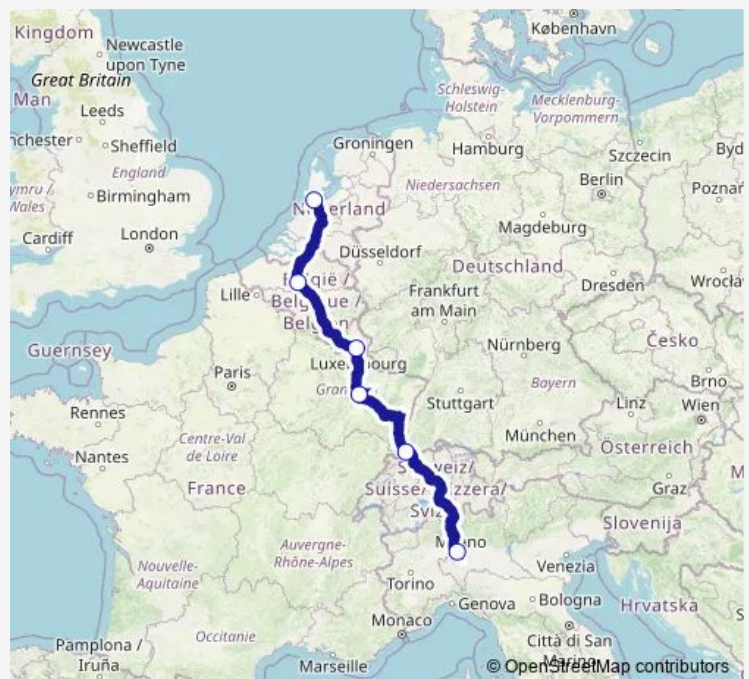

International Coach Service N836 Amsterdam - Brussels - Luxembourg - Milan

[Go to website](#)

Direction

Amsterdam Sloterdijk — Milan (Lampugnano bus station)

6 stops

[Open route schedule](#)

Amsterdam Sloterdijk

Brussels-North train station

Luxembourg, P+R Bouillon

Nancy

Basel SBB (Meret Oppenheim-Street)

Milan (Lampugnano bus station)

Route schedule

Amsterdam Sloterdijk — Milan (Lampugnano bus station)

Monday 14:30

Tuesday 14:30

Wednesday 14:30

Thursday 14:30

Friday 14:30

Saturday 14:30

Sunday 14:30

Route info

Direction: Amsterdam Sloterdijk

Stops: 6

Trip Duration: 15 hour 55 min

N836 — Amsterdam - Brussels - Luxembourg - Milan

Direction

Milan (Lampugnano bus station) — Amsterdam Sloterdijk

6 stops

[Open route schedule](#)

Milan (Lampugnano bus station)