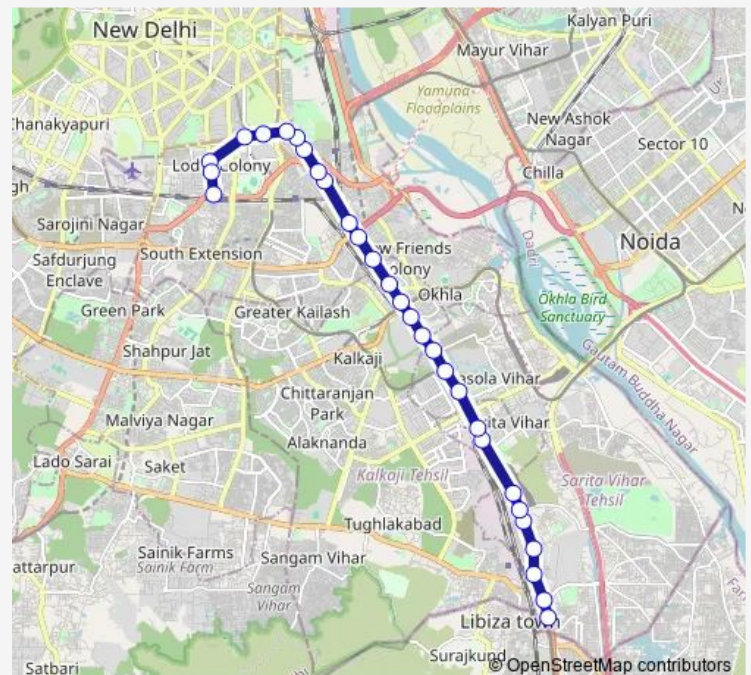

Thursday 04:55-15:59

Friday 04:55-15:59

Saturday 04:55-15:59

Sunday 04:55-15:59

Route info

Direction: Badarpur Border

Stops: 29

Trip Duration: 1 hour 1 min