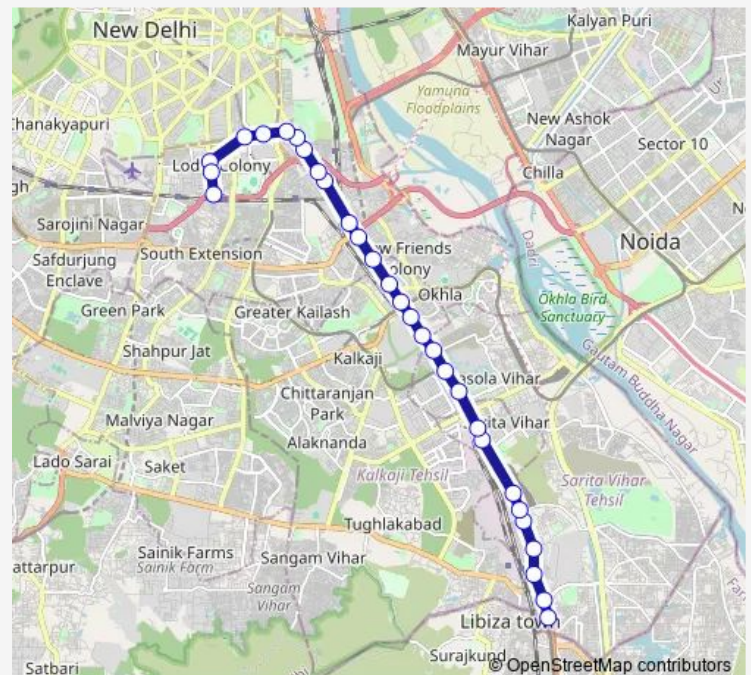

Thursday 04:55-15:59

Friday 04:55-15:59

Saturday 04:55-15:59

Sunday 04:55-15:59

Route info

Direction: Badarpur Border

Stops: 29

Trip Duration: 1 hour 1 min