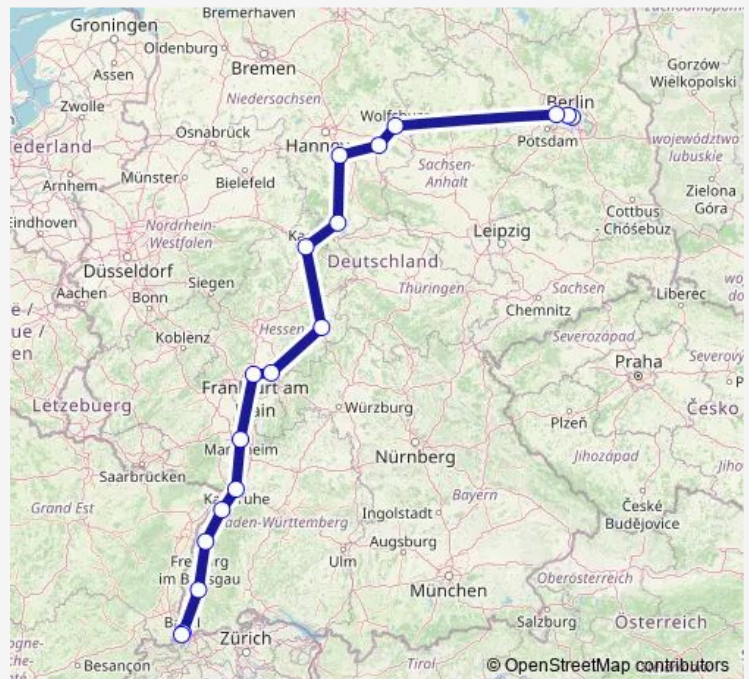

### Direction

undefined — undefined

0 stops

[Open route schedule](#)

### Route schedule

undefined — undefined

Monday 13:46-14:18

Tuesday 13:46-14:18

Wednesday 13:46-14:18

Thursday 13:46-14:18

Friday 13:46-14:18

Saturday 13:46-14:18

### Route info

Direction:

Stops: 0

Trip Duration: – min

ICE 375

ICE 375 Rail time schedules and route maps are available in an offline PDF at [busmaps.com](https://busmaps.com). Use the [busmaps.com](https://busmaps.com) website to see live bus times, train schedule or subway schedule, and step-by-step directions for all public transit in Berlin