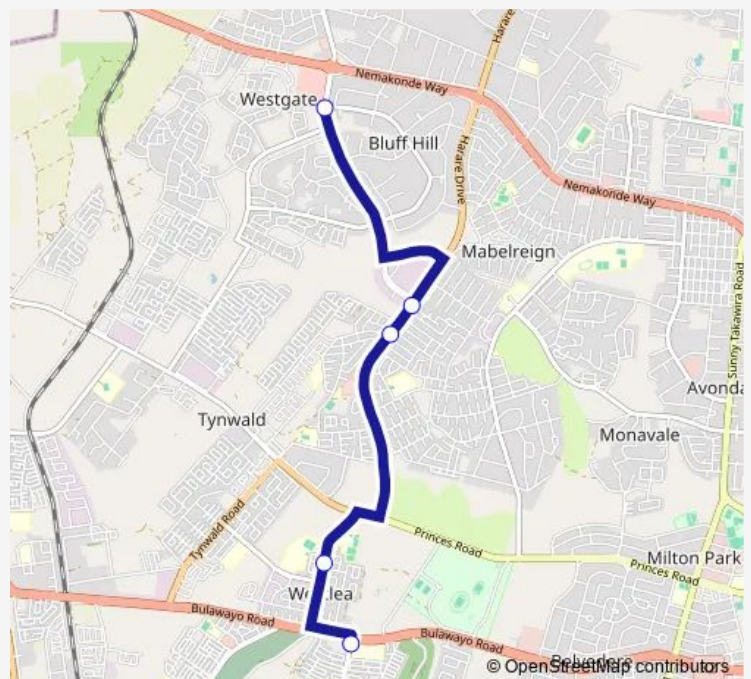

Communal Taxi Service Westgate to Warren Park

[Go to website](#)

Direction

Corner Lavernham Rd & Lorraine Drive — Warren Park High School

5 stops

[Open route schedule](#)

Corner Lavernham Rd & Lorraine Drive

Lorraine

Ashdown Park

Westlea

Warren Park High School

Route schedule

Corner Lavernham Rd & Lorraine Drive — Warren Park High School

Monday	13:49
Tuesday	13:49
Wednesday	13:49
Thursday	13:49
Friday	13:49
Saturday	13:49
Sunday	13:49

Route info

Direction: Corner Lavernham Rd & Lorraine Drive

Stops: 5

Trip Duration: 0 hour 37 min

Westgate to Warren Park

Communal Taxi Service time schedules and route maps are available in an offline PDF at busmaps.com. Use the busmaps.com website to see live bus times, train schedule or subway schedule, and step-by-step directions for all public transit in Harare