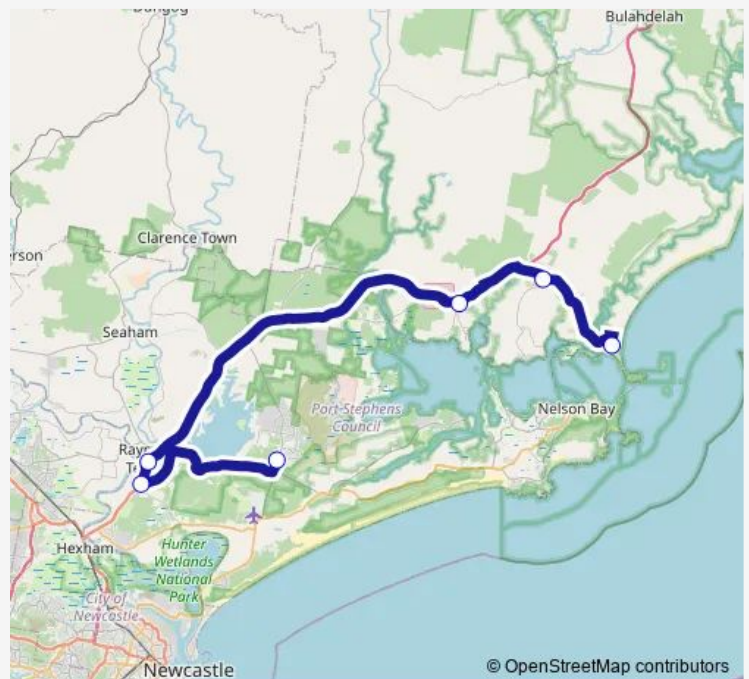

School Bus S650 Catherine Mcauley College to Hawks Nest via Heatherbrae

[Go to website](#)

Direction

Catherine Mcauley College, Bus Stop B — Booner St At Tuloa Av

6 stops

[Open route schedule](#)

Catherine Mcauley College, Bus Stop B

Adelaide St, Hunter River High School

Adelaide St After Glenelg St

Somerset Av At Kempsey Av

Pindimar Rd Before Myall Way

Booner St At Tuloa Av

Route schedule

Catherine Mcauley College, Bus Stop B — Booner St At Tuloa Av

Monday	15:09
Tuesday	15:09
Wednesday	15:09
Thursday	15:09
Friday	15:09
Saturday	—
Sunday	—

Route info

Direction: Catherine Mcauley College, Bus Stop B

Stops: 6

Trip Duration: 1 hour 27 min

S650 School Bus time schedules and route maps are available in an offline PDF at busmaps.com. Use the busmaps.com website to see live bus times, train schedule or subway schedule, and step-by-step directions for all public transit in Hawks Nest